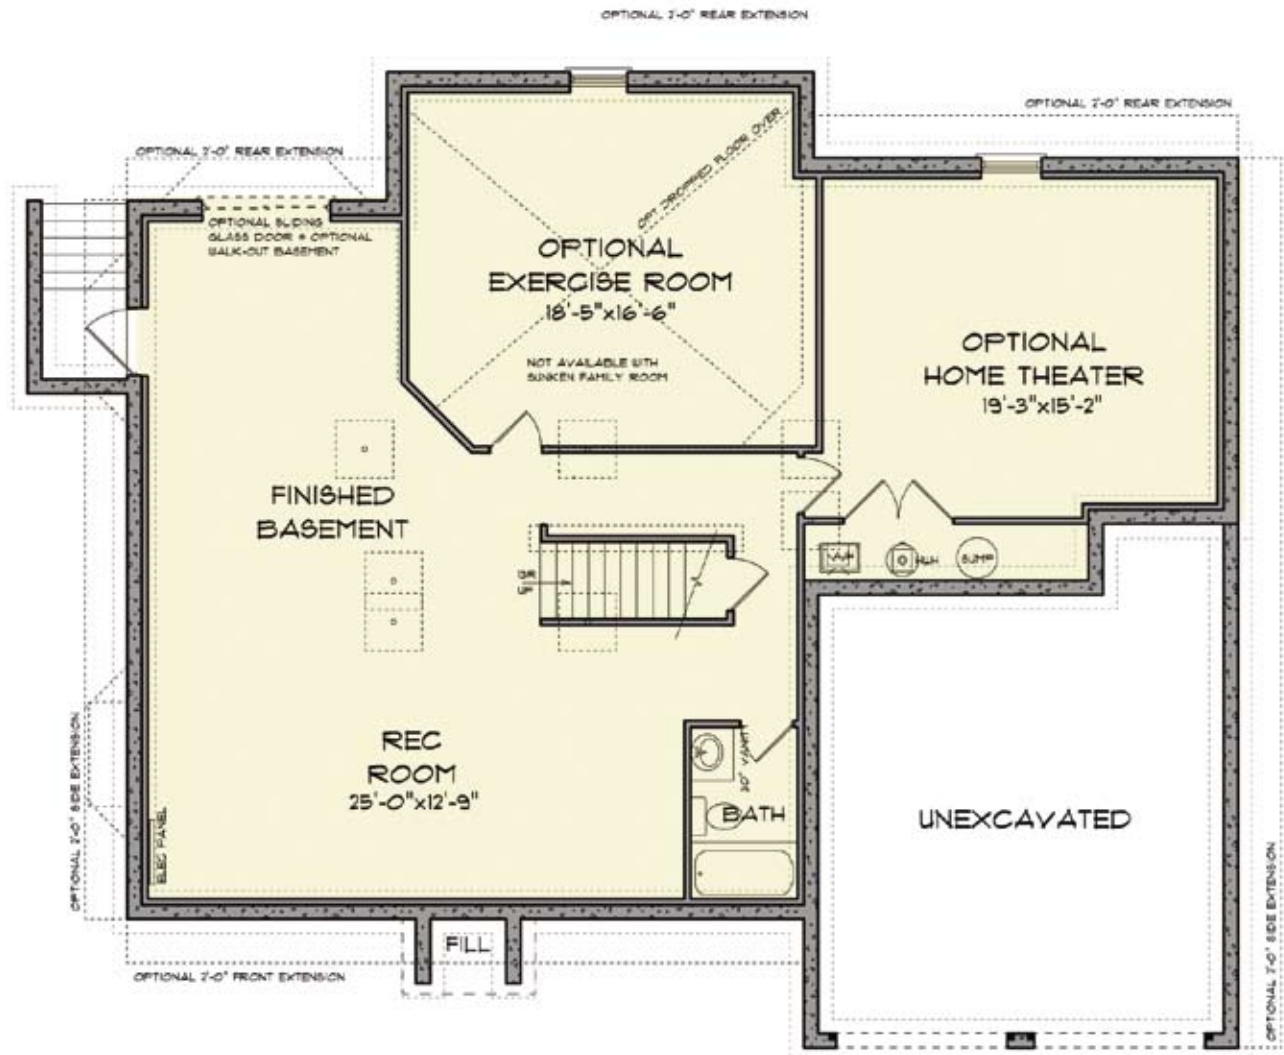

YORKTOWN

CASTLE ROCK BUILDERS

"Over 75 Years of New Home Experience"

BASEMENT