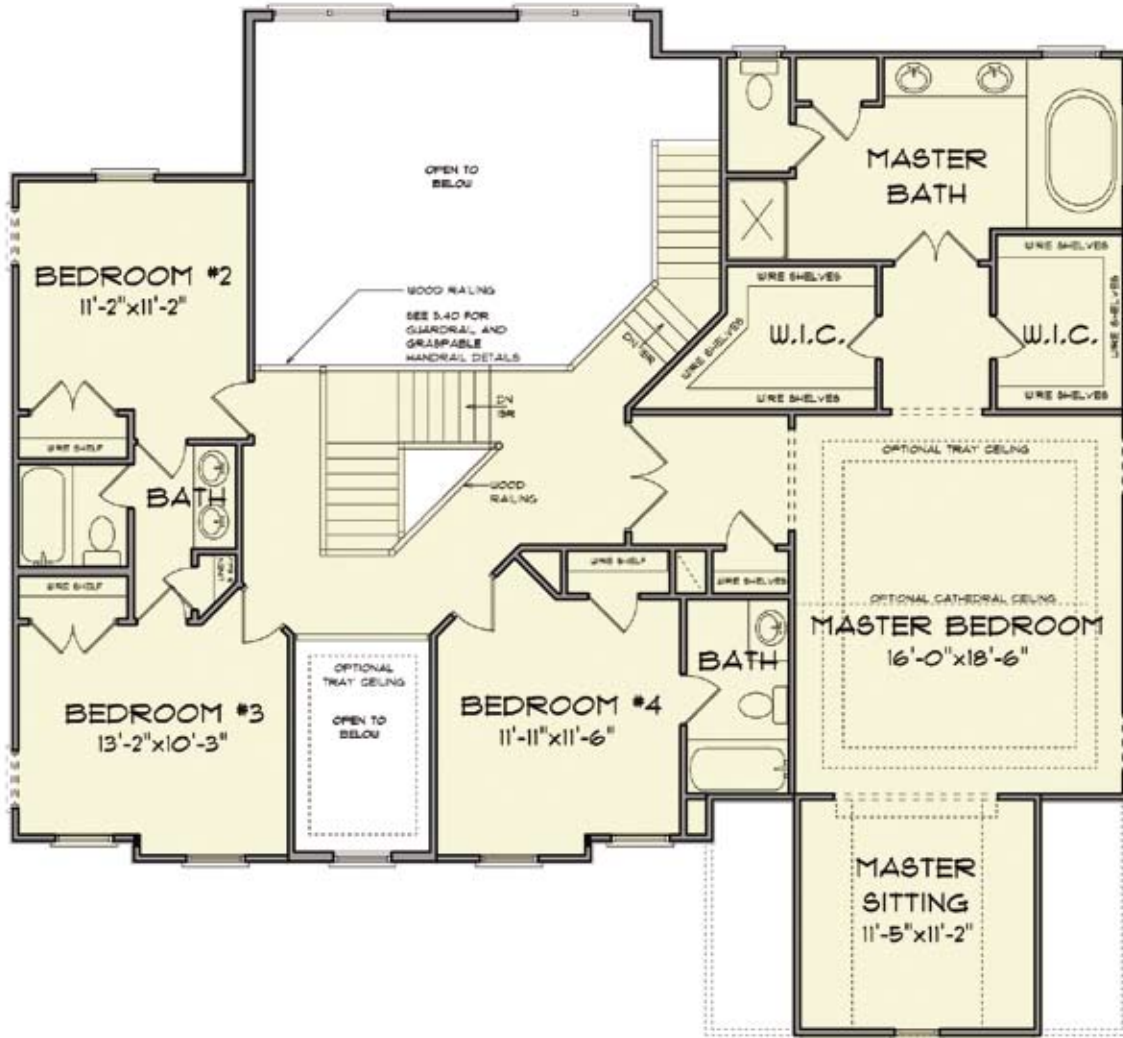

# CASTLE ROCK BUILDERS

*"Over 75 Years of New Home Experience"*

ELEVATION  
TWO

ELEVATION  
THREE

## FIRST FLOOR

1836 sq ft

## SECOND FLOOR

1676 sq ft