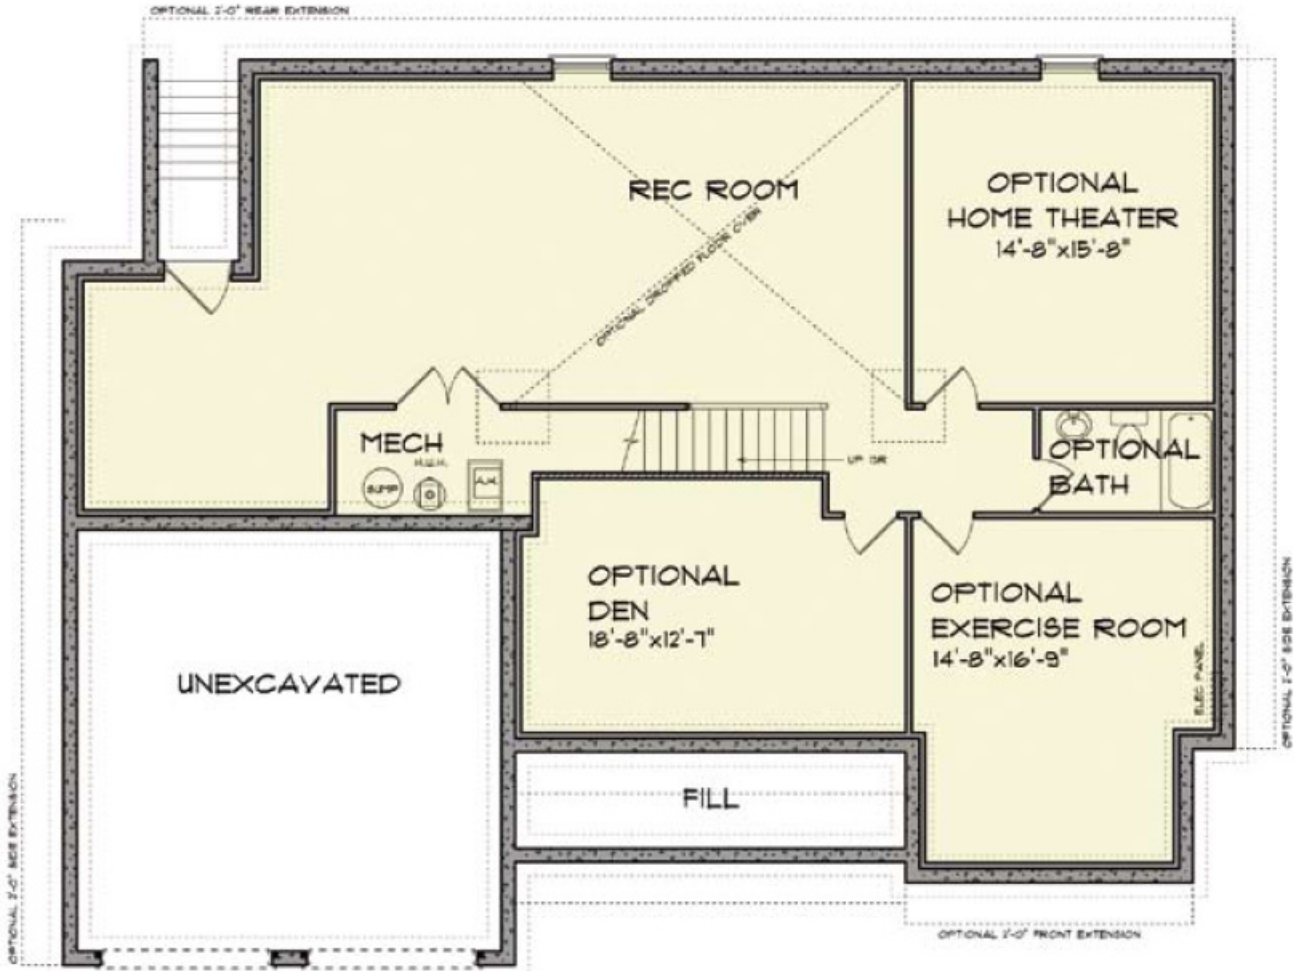

CASTLE ROCK BUILDERS

WINFIELD

"Over 75 Years of New Home Experience"

FIRST FLOOR

1675 sq ft

CASTLE ROCK BUILDERS

WINFIELD

"Over 75 Years of New Home Experience"

SECOND FLOOR

1070 sq ft

WINFIELD

CASTLE ROCK BUILDERS

"Over 75 Years of New Home Experience"

BASEMENT

WINFIELD

CASTLE ROCK BUILDERS

"Over 75 Years of New Home Experience"

OPTIONAL KEEPING ROOM EXTENSION

OPTIONAL HOME OFFICE EXTENSION

OPTIONAL MUD ROOM LAYOUT

MHBR# 6259