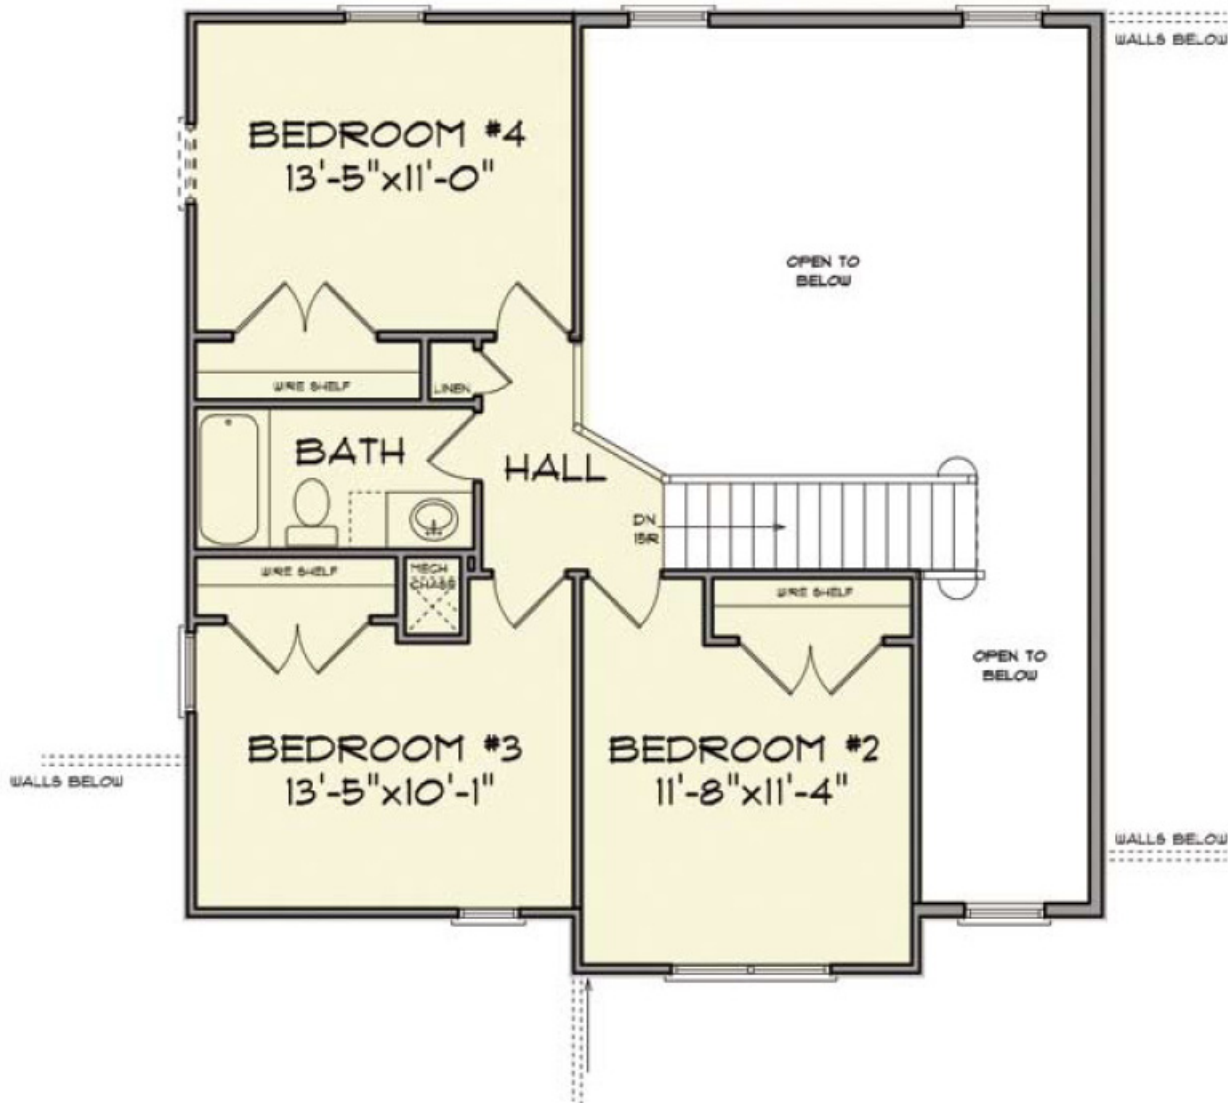

CASTLE ROCK

BUILDERS

“Over 75 Years of New Home Experience”

ELEVATION ONE

WINFIELD

2745 sq ft

MD 410.864.0177 PA 717.395.9626 Toll Free 1.888.864.4CRB WWW.CASTLEROCKBUILDERS.COM
Renderings are artistic conceptions and may vary in detail from plans and specifications. All dimensions shown above are approximate. ©2009 Castle Rock Builders

CASTLE ROCK BUILDERS

WINFIELD

"Over 75 Years of New Home Experience"

FIRST FLOOR

1675 sq ft

CASTLE ROCK BUILDERS

WINFIELD

"Over 75 Years of New Home Experience"

SECOND FLOOR

1070 sq ft

WINFIELD

CASTLE ROCK BUILDERS

"Over 75 Years of New Home Experience"

BASEMENT

WINFIELD

CASTLE ROCK BUILDERS

"Over 75 Years of New Home Experience"

OPTIONAL KEEPING ROOM EXTENSION

OPTIONAL HOME OFFICE EXTENSION

OPTIONAL MUD ROOM LAYOUT

MHBR# 6259