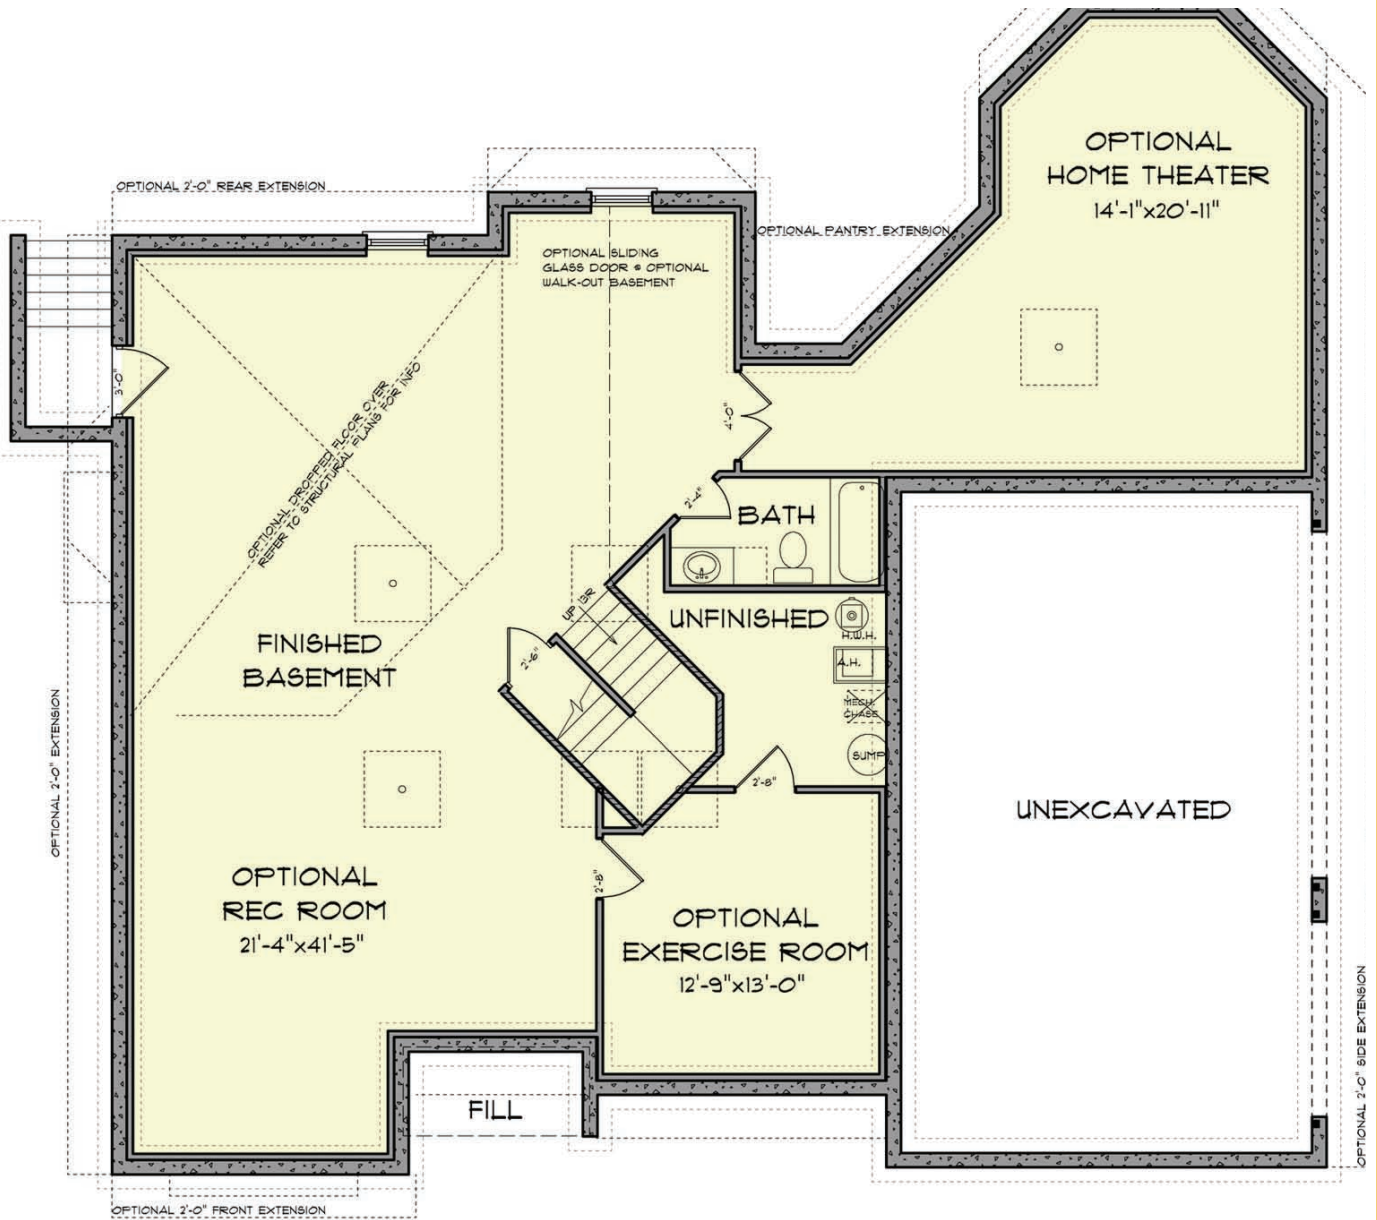

BRIARWOOD

CASTLE ROCK BUILDERS

"Over 75 Years of New Home Experience"

BASEMENT

MHBR# 6259

MD 410.864.0177 PA 717.395.9626 Toll Free 1.888.864.4CRB WWW.CASTLEROCKBUILDERS.COM

Renderings are artistic conceptions and may vary in detail from plans and specifications. All dimensions shown above are approximate. ©2009 Castle Rock Builders