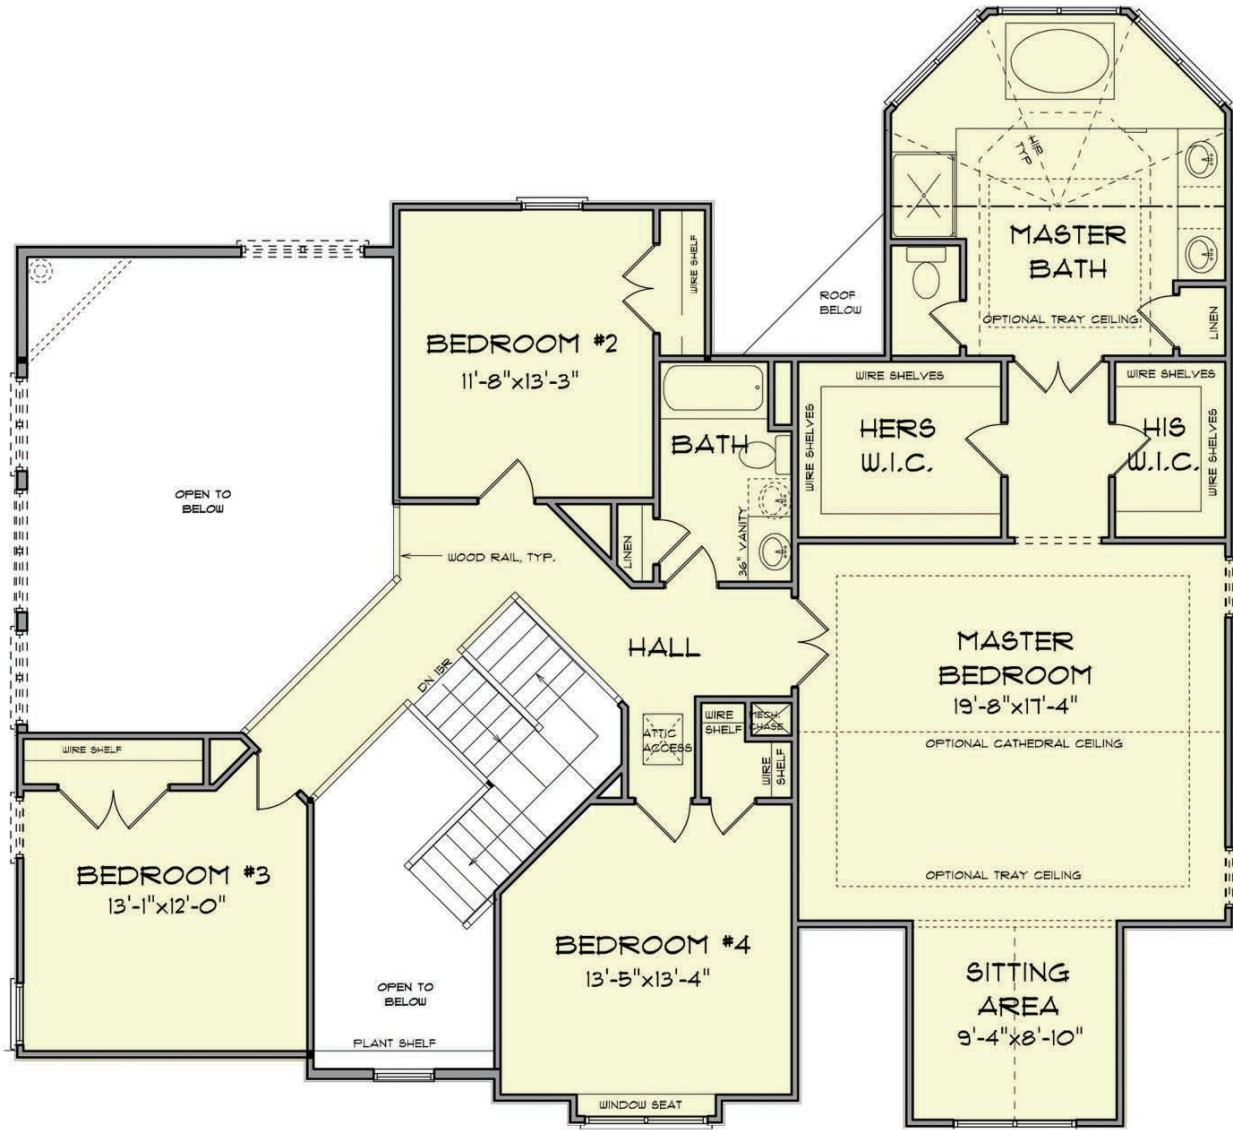

CASTLE ROCK

BUILDERS

"Over 75 Years of New Home Experience"

ELEVATION ONE

BRIARWOOD

3491 sq ft

MD 410.864.0177 PA 717.395.9626 Toll Free 1.888.864.4CRB WWW.CASTLEROCKBUILDERS.COM

Renderings are artistic conceptions and may vary in detail from plans and specifications. All dimensions shown above are approximate. ©2009 Castle Rock Builders

CASTLE ROCK BUILDERS

"Over 75 Years of New Home Experience"

ELEVATION
TWO

ELEVATION
THREE

ELEVATION
FOUR

BRIARWOOD

CASTLE ROCK BUILDERS

"Over 75 Years of New Home Experience"

FIRST FLOOR

1875 sq ft

BRIARWOOD

CASTLE ROCK BUILDERS

"Over 75 Years of New Home Experience"

SECOND FLOOR

1676 sq ft

MD 410.864.0177 PA 717.395.9626 Toll Free 1.888.864.4CRB WWW.CASTLEROCKBUILDERS.COM