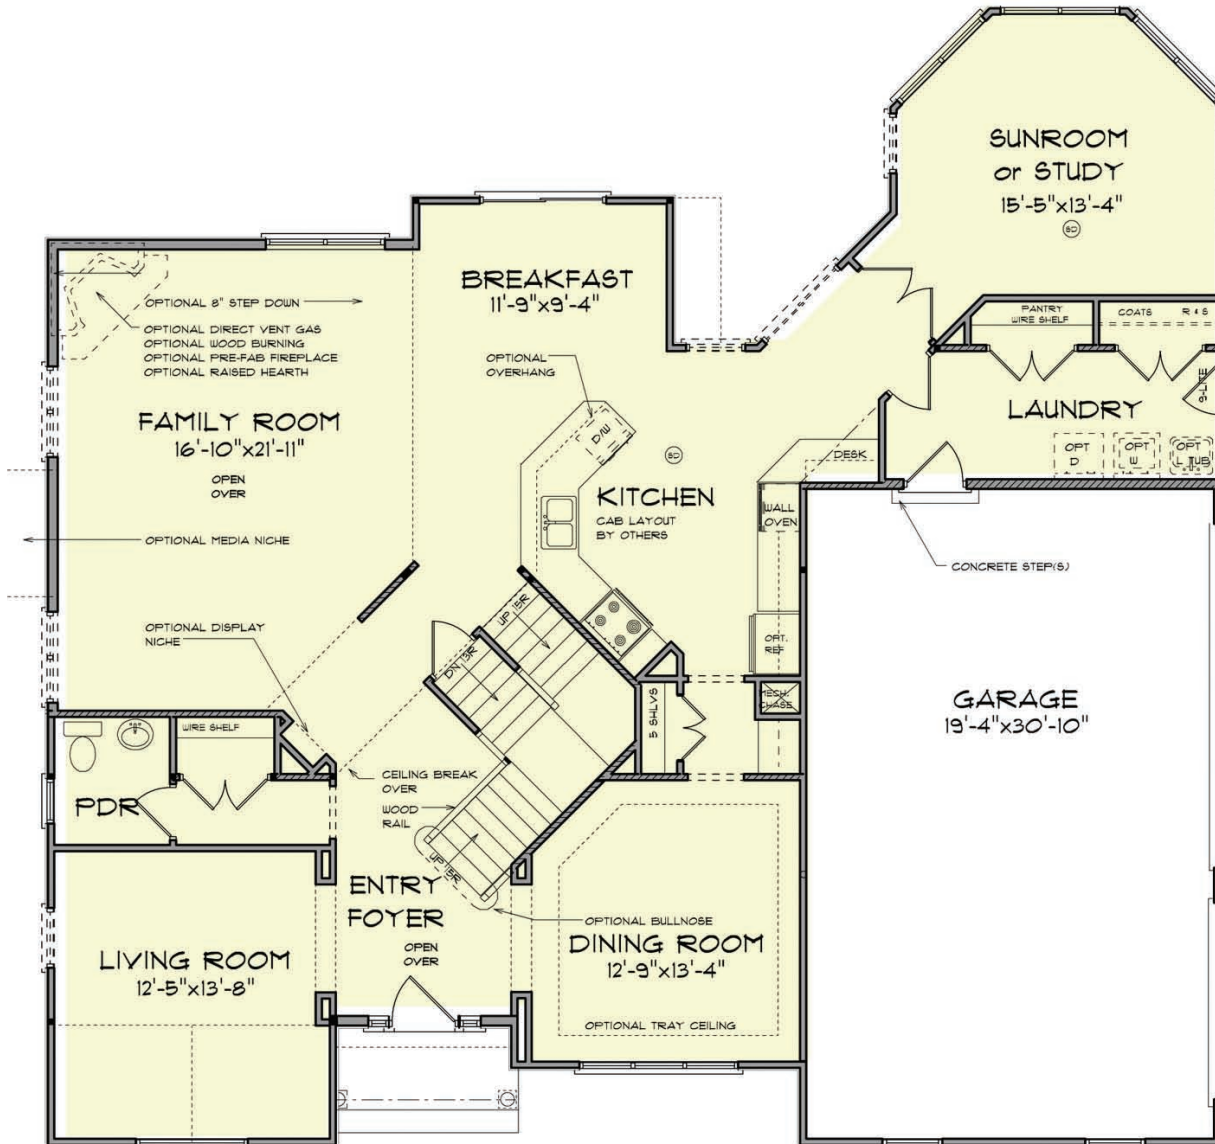

CASTLE ROCK

BUILDERS

"Over 75 Years of New Home Experience"

ELEVATION ONE

BRIARWOOD

3491 sq ft

MD 410.864.0177 PA 717.395.9626 Toll Free 1.888.864.4CRB WWW.CASTLEROCKBUILDERS.COM

Renderings are artistic conceptions and may vary in detail from plans and specifications. All dimensions shown above are approximate. ©2009 Castle Rock Builders

CASTLE ROCK BUILDERS

"Over 75 Years of New Home Experience"

ELEVATION
TWO

ELEVATION
THREE

ELEVATION
FOUR

BRIARWOOD

CASTLE ROCK BUILDERS

"Over 75 Years of New Home Experience"

FIRST FLOOR

1875 sq ft

BRIARWOOD

CASTLE ROCK BUILDERS

"Over 75 Years of New Home Experience"

SECOND FLOOR

1676 sq ft

MD 410.864.0177 PA 717.395.9626 Toll Free 1.888.864.4CRB WWW.CASTLEROCKBUILDERS.COM