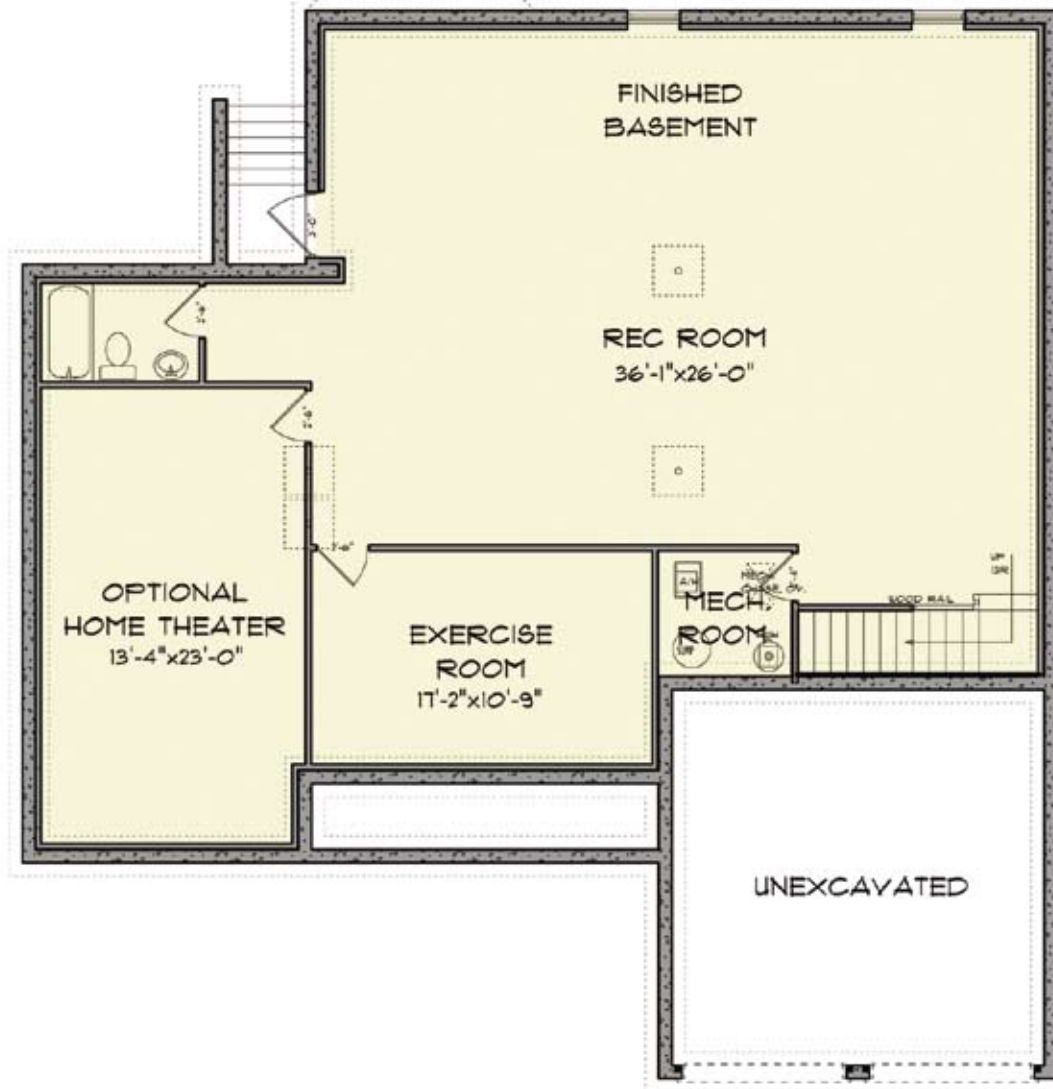

BENFIELD

CASTLE ROCK BUILDERS

"Over 75 Years of New Home Experience"

∞ BASEMENT ∞

MHBR# 6259

MD 410.864.0177 PA 717.395.9626 Toll Free 1.888.864.4CRB WWW.CASTLEROCKBUILDERS.COM

Renderings are artistic conceptions and may vary in detail from plans and specifications. All dimensions shown above are approximate. ©2009 Castle Rock Builders