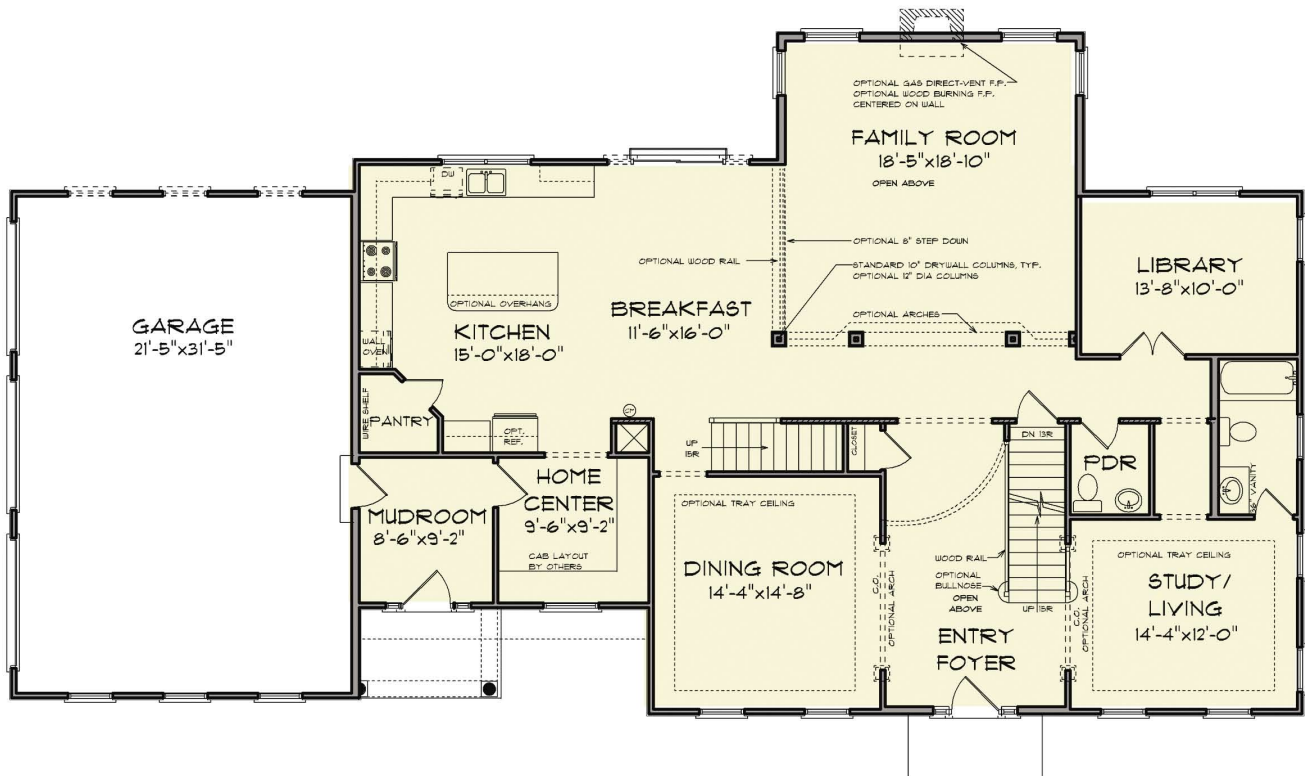

CASTLE ROCK BUILDERS

"Over 75 Years of New Home Experience"

ELEVATION
TWO

ELEVATION
THREE

ELEVATION
FOUR

ARLINGTON
2619 sq ft

CASTLE ROCK

BUILDERS

"Over 75 Years of New Home Experience"

FIRST FLOOR

2619 sq ft

ARINGTON
1997 sq ft

CASTLE ROCK BUILDERS

"Over 75 Years of New Home Experience"

SECOND FLOOR

1997 sq ft

OPTIONAL BASEMENT
884 sq ft

OPTIONAL THIRD FLOOR PLAN WITH STANDARD FULL BATH

OPTIONAL MASTER w/ 2-SIDED FIREPLACE

MHBR# 6259