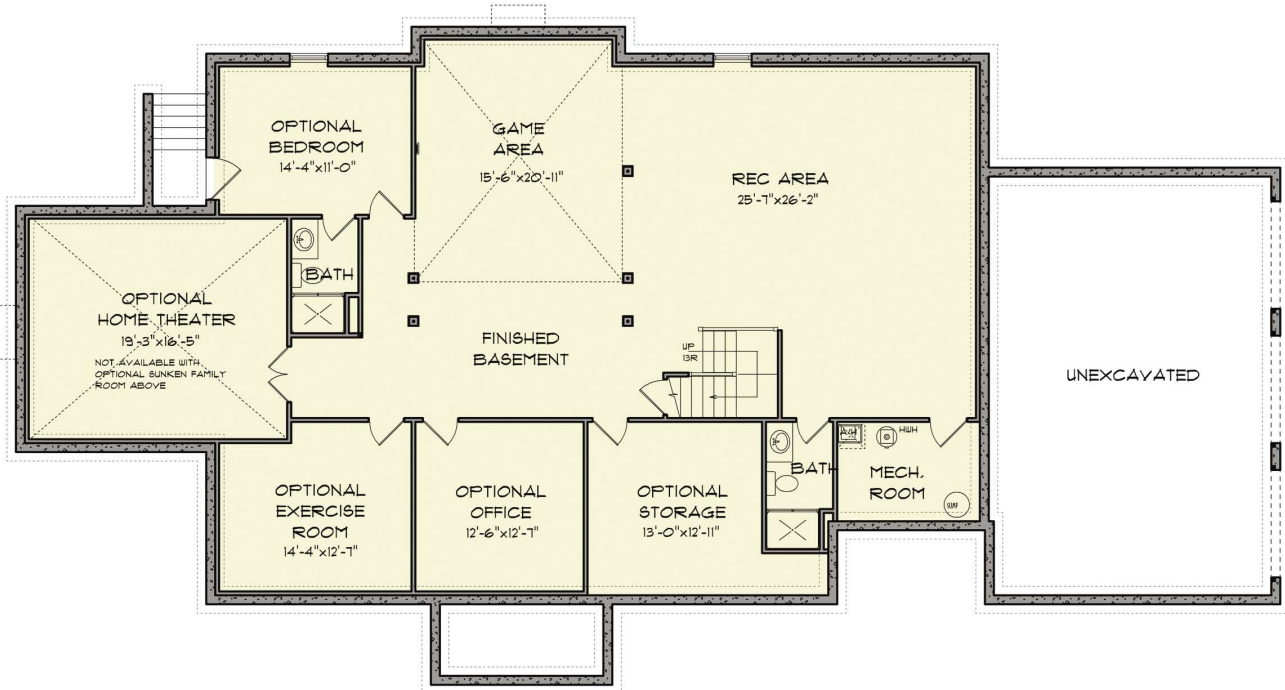

CASTLE ROCK BUILDERS

"Over 75 Years of New Home Experience"

ELEVATION
TWO

ELEVATION
THREE

ELEVATION
FOUR

ARLINGTON
2619 sq ft

CASTLE ROCK

BUILDERS

"Over 75 Years of New Home Experience"

FIRST FLOOR

2619 sq ft

ARINGTON
1997 sq ft

CASTLE ROCK BUILDERS

"Over 75 Years of New Home Experience"

SECOND FLOOR

1997 sq ft

OPTIONAL BASEMENT
884 sq ft

OPTIONAL THIRD FLOOR PLAN WITH STANDARD FULL BATH

OPTIONAL MASTER w/ 2-SIDED FIREPLACE

MHBR# 6259