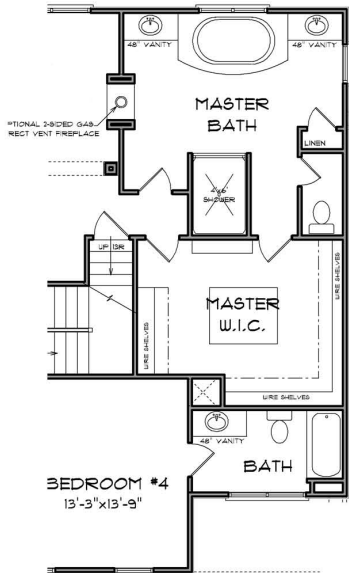

CASTLE ROCK BUILDERS

"Over 75 Years of New Home Experience"

ELEVATION
TWO

ELEVATION
THREE

ELEVATION
FOUR

ARLINGTON
2619 sq ft

CASTLE ROCK

BUILDERS

"Over 75 Years of New Home Experience"

FIRST FLOOR

2619 sq ft

ARINGTON
1997 sq ft

CASTLE ROCK BUILDERS

"Over 75 Years of New Home Experience"

SECOND FLOOR

1997 sq ft

OPTIONAL BASEMENT
884 sq ft

OPTIONAL THIRD FLOOR PLAN WITH STANDARD FULL BATH

OPTIONAL MASTER w/ 2-SIDED FIREPLACE

MHBR# 6259