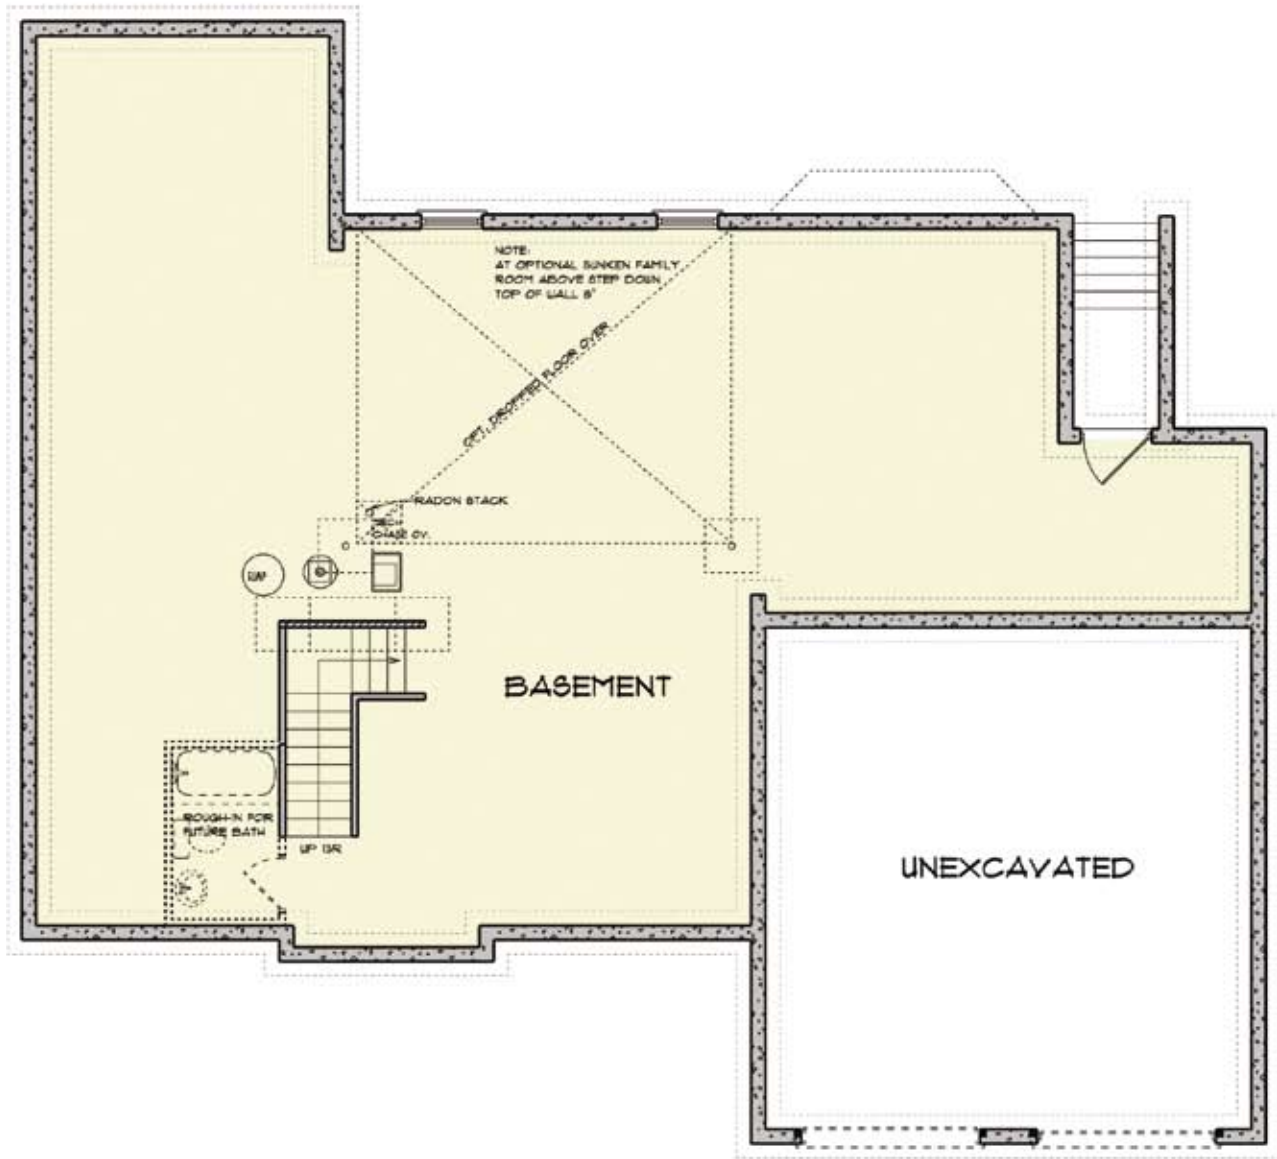

TISDALE

CASTLE ROCK BUILDERS

"Over 75 Years of New Home Experience"

BASEMENT

MHBR# 6259

MD 410.864.0177 PA 717.395.9626 Toll Free 1.888.864.4CRB WWW.CASTLEROCKBUILDERS.COM

Renderings are artistic conceptions and may vary in detail from plans and specifications. All dimensions shown above are approximate. ©2009 Castle Rock Builders