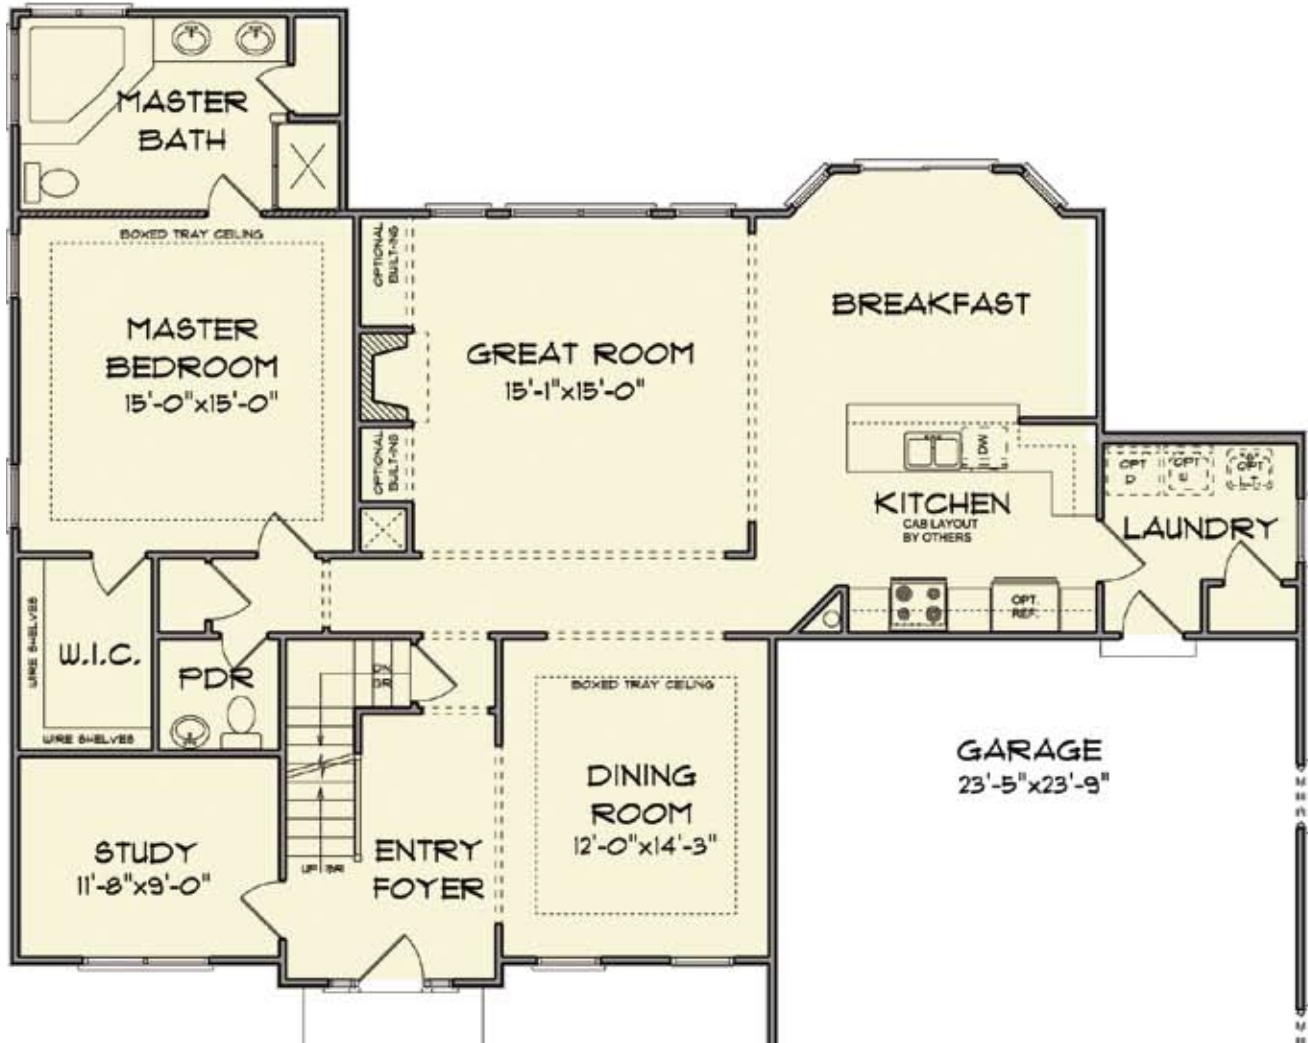

# CASTLE ROCK BUILDERS

"Over 75 Years of New Home Experience"

ELEVATION  
TWO

ELEVATION  
THREE

ELEVATION  
FOUR

**TISDALE**

## FIRST FLOOR

1692 sq ft

TISDALE