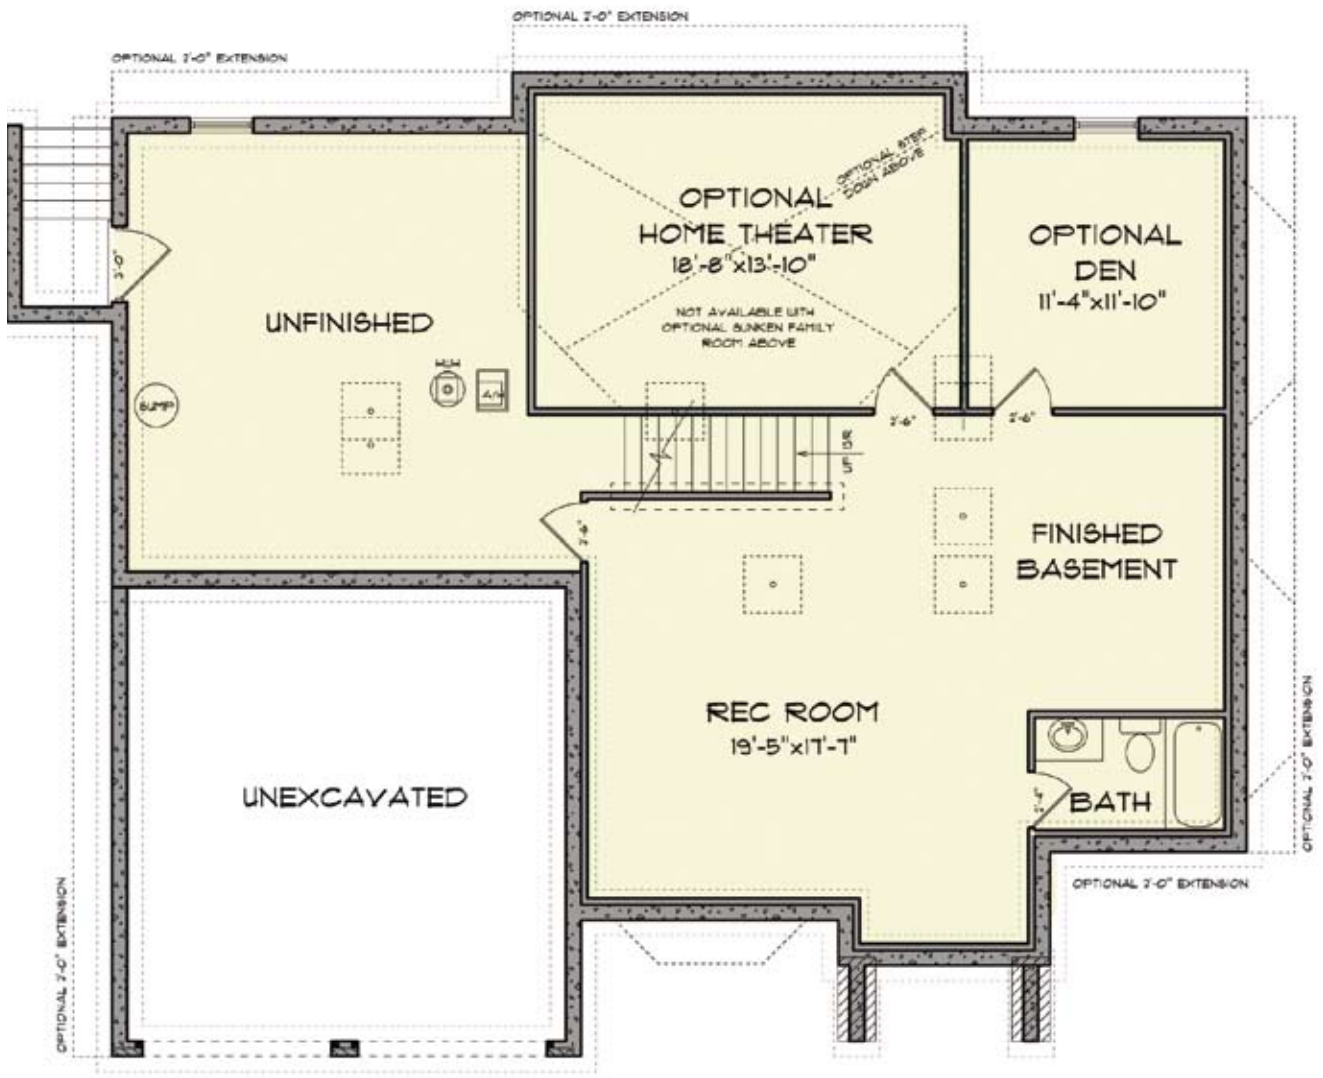

STRATFORD

CASTLE ROCK BUILDERS

"Over 75 Years of New Home Experience"

SECOND FLOOR

1349 sq ft

STRATFORD

CASTLE ROCK BUILDERS

"Over 75 Years of New Home Experience"

∞ BASEMENT ∞

STRATFORD

CASTLE ROCK BUILDERS

“Over 75 Years of New Home Experience”

**OPTIONAL MUDROOM EXTENSION
FIRST FLOOR LAYOUT**

**OPTIONAL MUDROOM EXTENSION
MASTER BEDROOM LAYOUT**

STRATFORD

CASTLE ROCK BUILDERS

“Over 75 Years of New Home Experience”

OPTIONAL SUNROOM

OPTIONAL 4'-0" EXTENSION AT FAMILY ROOM

OPTIONAL MORNING ROOM OFF KITCHEN

OPTIONAL MORNING ROOM OFF KITCHEN

MHBR# 6259