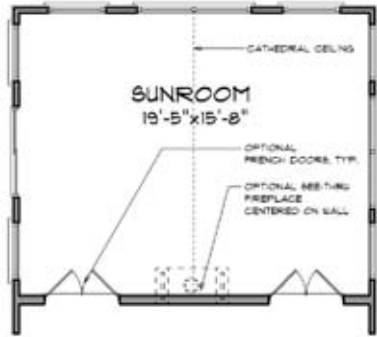

∞ BASEMENT ∞

STRATFORD

CASTLE ROCK BUILDERS

“Over 75 Years of New Home Experience”

**OPTIONAL MUDROOM EXTENSION
FIRST FLOOR LAYOUT**

**OPTIONAL MUDROOM EXTENSION
MASTER BEDROOM LAYOUT**

STRATFORD

CASTLE ROCK BUILDERS

“Over 75 Years of New Home Experience”

OPTIONAL SUNROOM

OPTIONAL 4'-0" EXTENSION AT FAMILY ROOM

OPTIONAL MORNING ROOM OFF KITCHEN

OPTIONAL MORNING ROOM OFF KITCHEN

MHBR# 6259