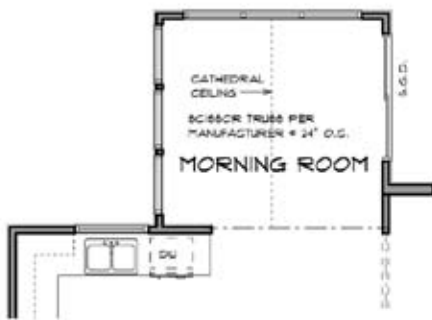

“Over 75 Years of New Home Experience”

OPTIONAL SUNROOM

OPTIONAL 4'-0" EXTENSION AT FAMILY ROOM

OPTIONAL MORNING ROOM OFF KITCHEN

OPTIONAL MORNING ROOM OFF KITCHEN

MHBR# 6259