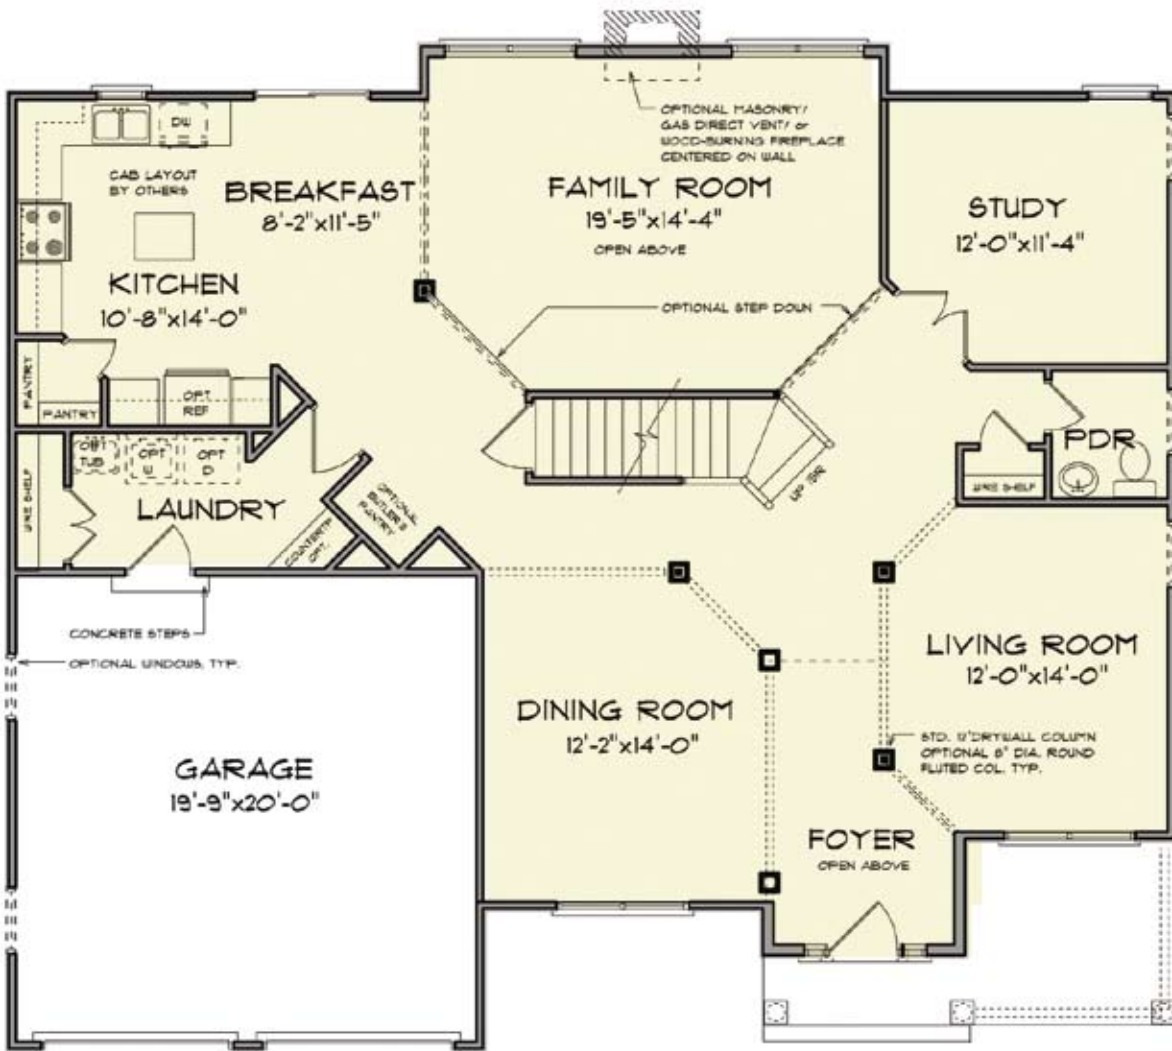

CASTLE ROCK BUILDERS

"Over 75 Years of New Home Experience"

ELEVATION
TWO

ELEVATION
THREE

ELEVATION
FOUR

STRATFORD

CASTLE ROCK BUILDERS

"Over 75 Years of New Home Experience"

STRATFORD

CASTLE ROCK BUILDERS

"Over 75 Years of New Home Experience"

SECOND FLOOR

1349 sq ft

STRATFORD

CASTLE ROCK BUILDERS

"Over 75 Years of New Home Experience"

“Over 75 Years of New Home Experience”

OPTIONAL SUNROOM

OPTIONAL 4'-0" EXTENSION AT FAMILY ROOM

OPTIONAL MORNING ROOM OFF KITCHEN

OPTIONAL MORNING ROOM OFF KITCHEN

MHBR# 6259