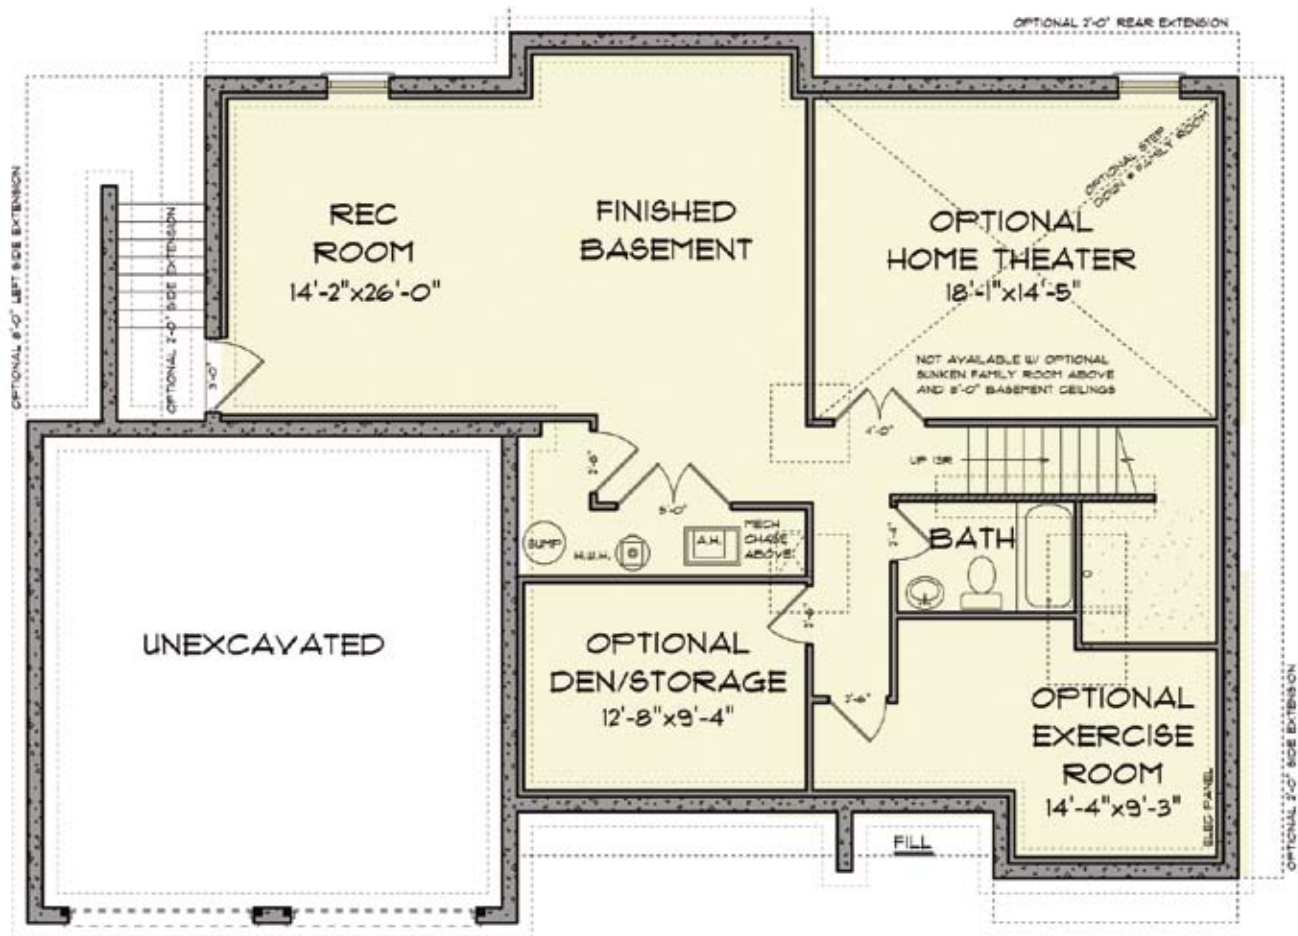

PENDLETON

CASTLE ROCK BUILDERS

"Over 75 Years of New Home Experience"

∞ BASEMENT ∞

MHBR# 6259

MD 410.864.0177 PA 717.395.9626 Toll Free 1.888.864.4CRB WWW.CASTLEROCKBUILDERS.COM

Renderings are artistic conceptions and may vary in detail from plans and specifications. All dimensions shown above are approximate. ©2009 Castle Rock Builders