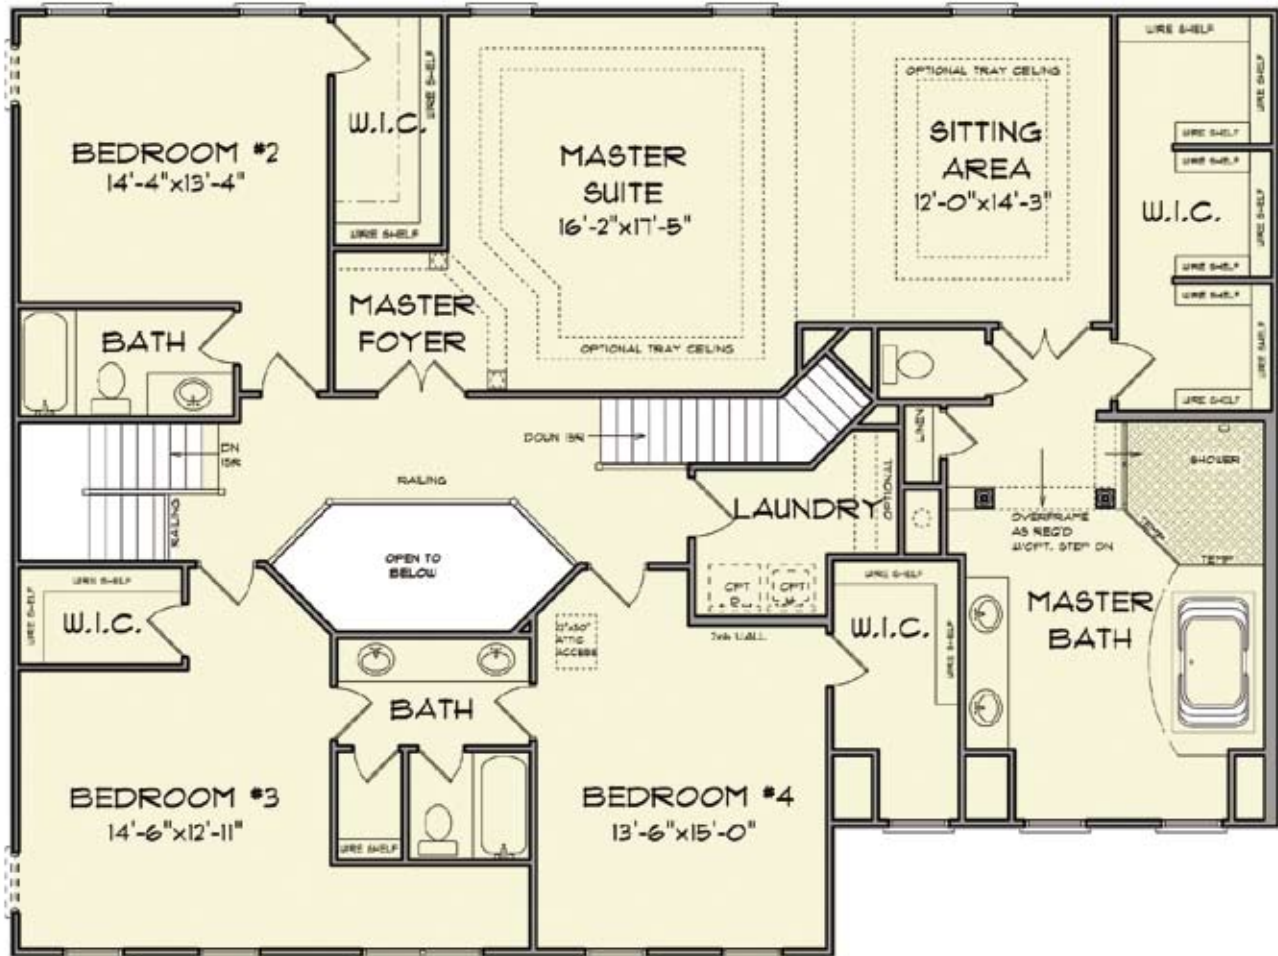

CASTLE ROCK BUILDERS

"Over 75 Years of New Home Experience"

ELEVATION
TWO

ELEVATION
THREE

ELEVATION
FOUR

HEMINGWAY

CASTLE ROCK BUILDERS

"Over 75 Years of New Home Experience"

FIRST FLOOR

2702 sq ft

HEMINGWAY

CASTLE ROCK BUILDERS

"Over 75 Years of New Home Experience"

SECOND FLOOR

2307 sq ft

MD 410.864.0177 PA 717.395.9626 Toll Free 1.888.864.4CRB WWW.CASTLEROCKBUILDERS.COM