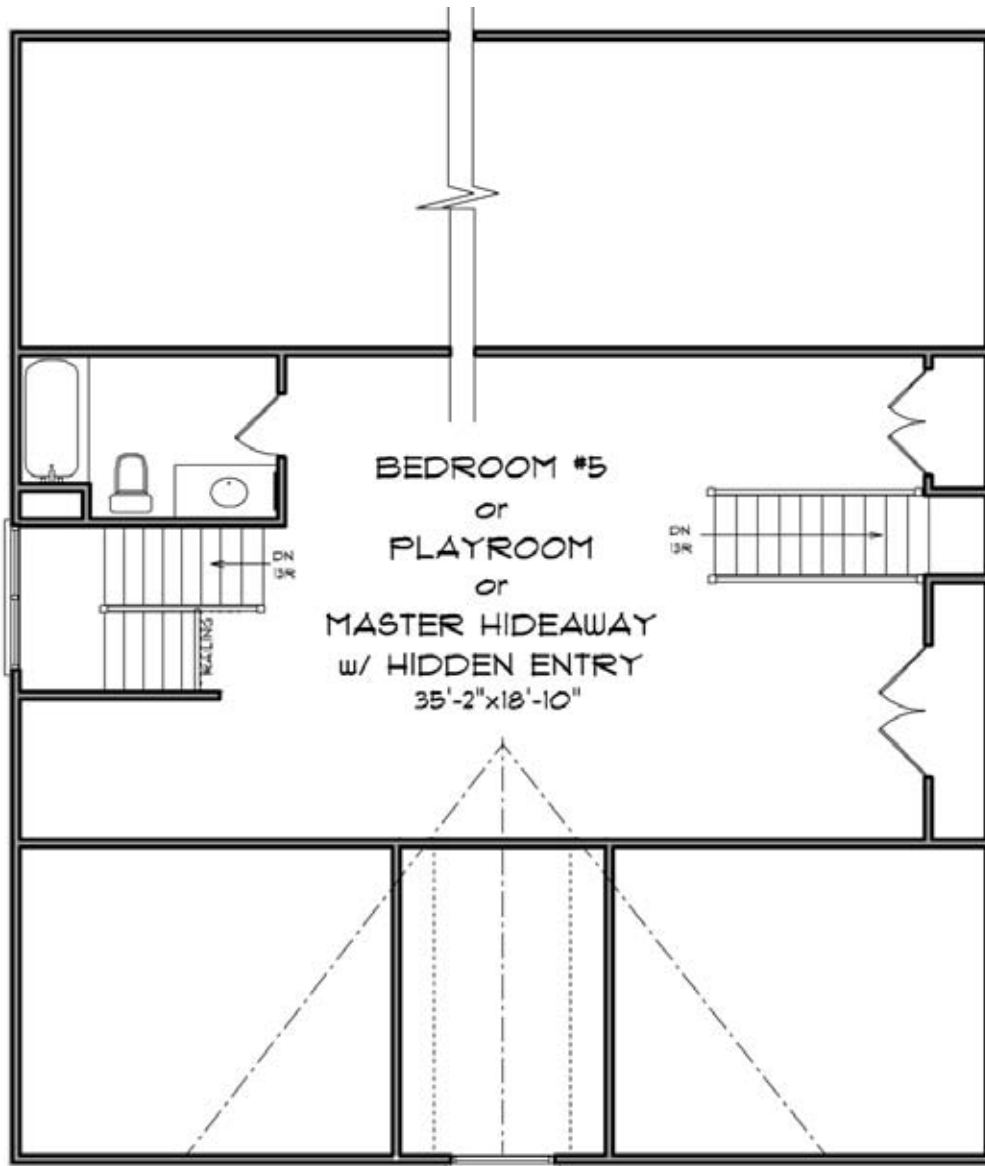

HEMINGWAY

CASTLE ROCK BUILDERS

"Over 75 Years of New Home Experience"

OPTIONAL THIRD FLOOR

Available with Elevation 2 and 4, 708 sq ft.