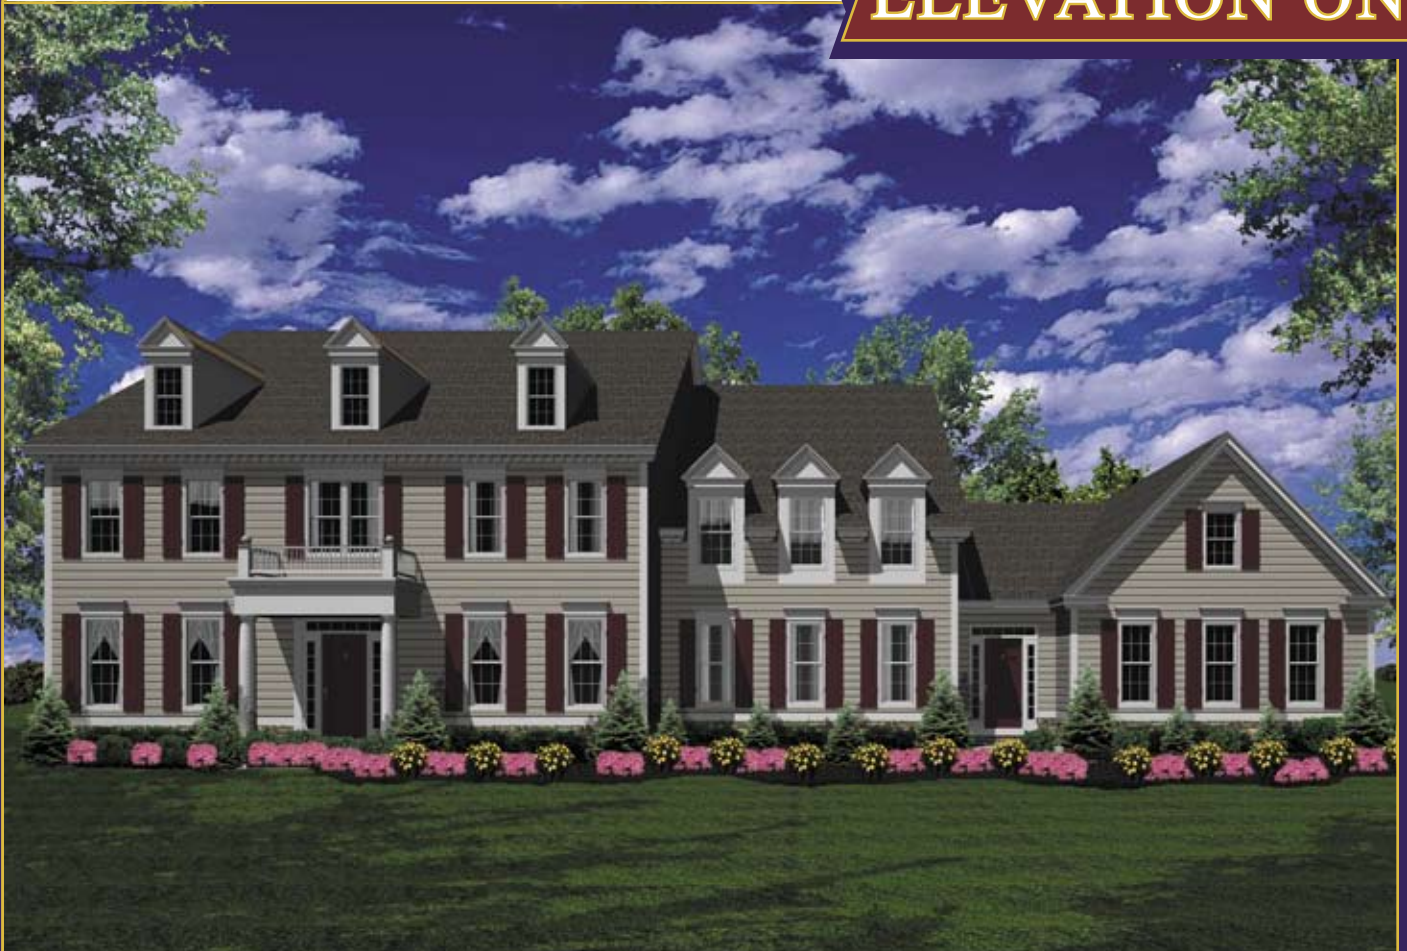

CASTLE ROCK

BUILDERS

“Over 75 Years of New Home Experience”

ELEVATION ONE

HEMINGWAY

5009 sq ft

MD 410.864.0177 PA 717.395.9626 Toll Free 1.888.864.4CRB WWW.CASTLEROCKBUILDERS.COM

Renderings are artistic conceptions and may vary in detail from plans and specifications. All dimensions shown above are approximate. ©2009 Castle Rock Builders

CASTLE ROCK BUILDERS

"Over 75 Years of New Home Experience"

ELEVATION
TWO

ELEVATION
THREE

ELEVATION
FOUR

HEMINGWAY

CASTLE ROCK BUILDERS

"Over 75 Years of New Home Experience"