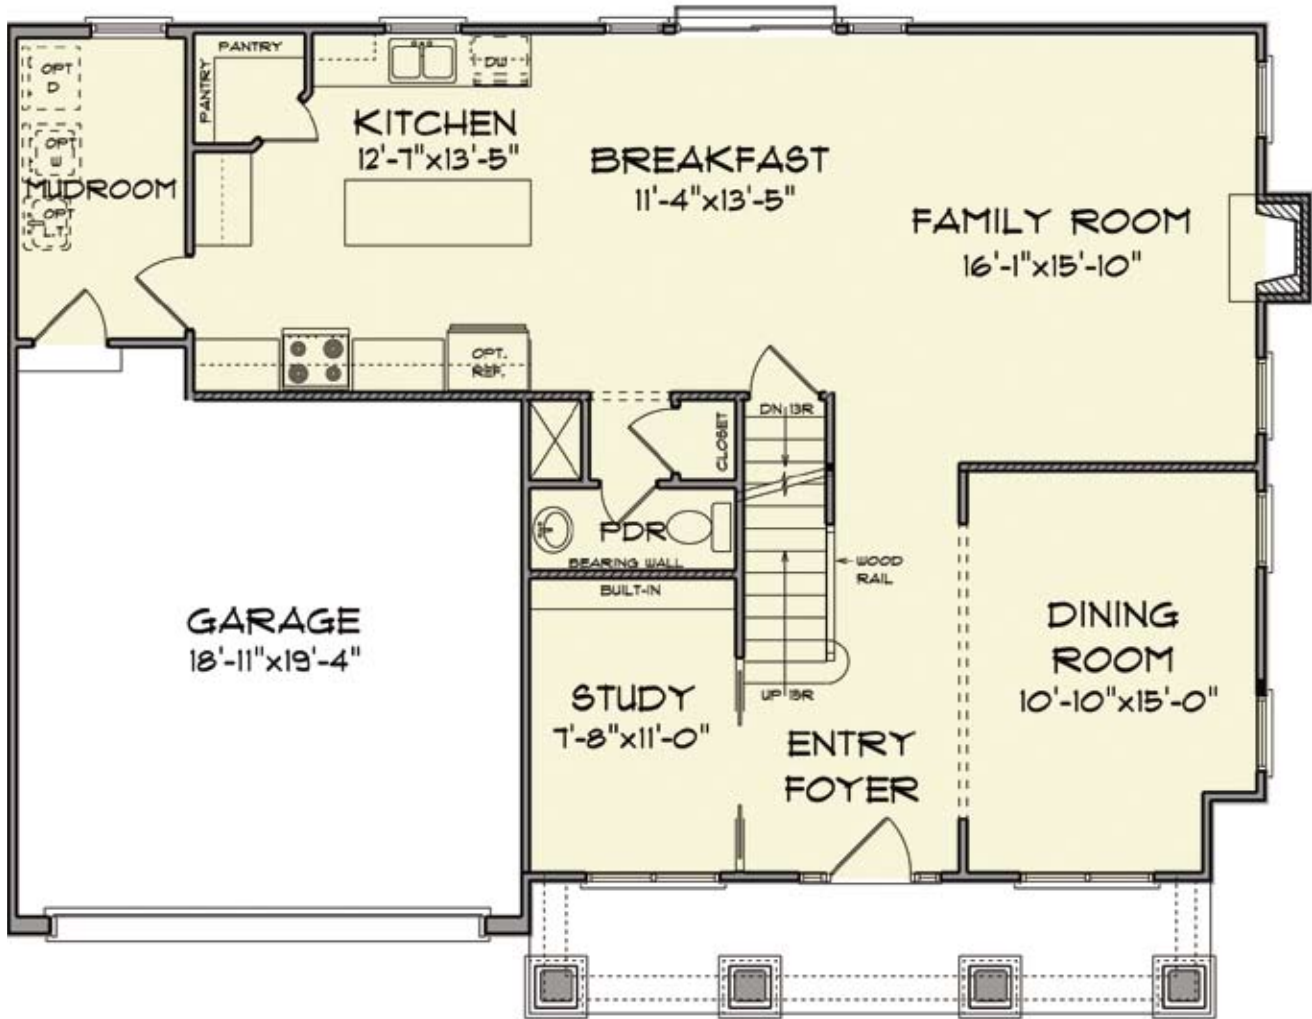

# CASTLE ROCK

BUILDERS

*"Over 75 Years of New Home Experience"*

ELEVATION ONE

WINSLOW

*2305 sq ft*

MD 410.864.0177 PA 717.395.9626 Toll Free 1.888.864.4CRB WWW.CASTLEROCKBUILDERS.COM

Renderings are artistic conceptions and may vary in detail from plans and specifications. All dimensions shown above are approximate. ©2009 Castle Rock Builders

## FIRST FLOOR

1110 sq ft

WINSLOW