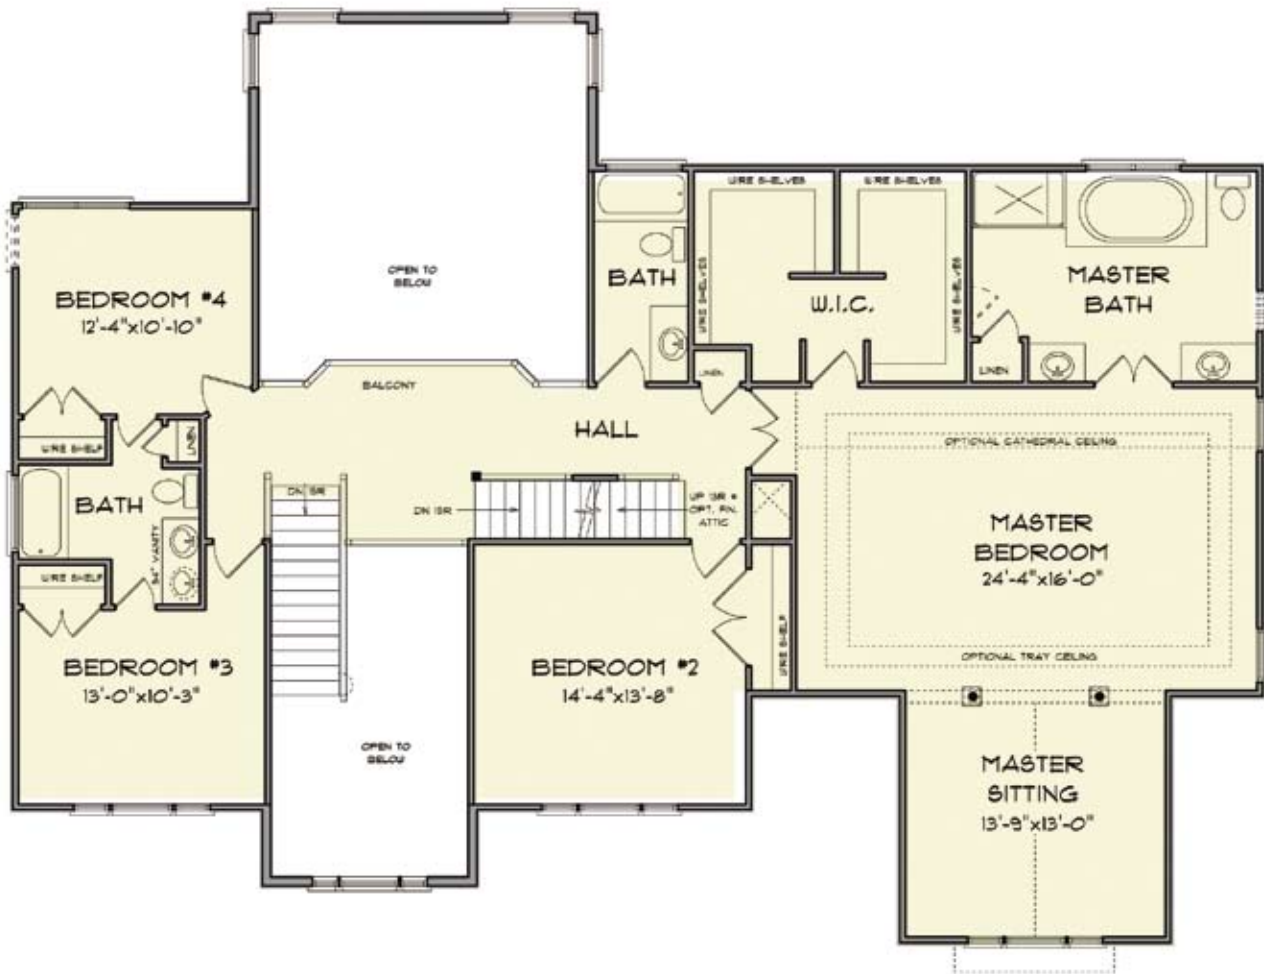

CLARION

CASTLE ROCK BUILDERS

"Over 75 Years of New Home Experience"

SECOND FLOOR

1189 sq ft

MD 410.864.0177 PA 717.395.9626 Toll Free 1.888.864.4CRB WWW.CASTLEROCKBUILDERS.COM

Renderings are artistic conceptions and may vary in detail from plans and specifications. All dimensions shown above are approximate. ©2009 Castle Rock Builders