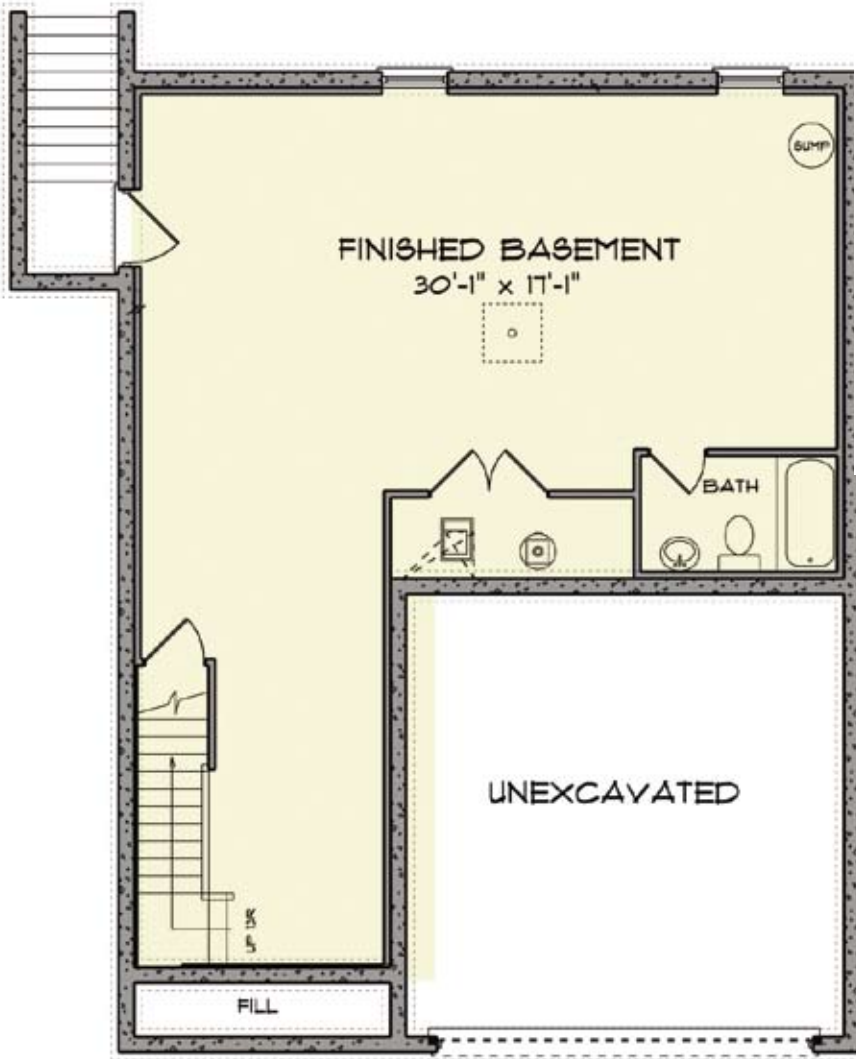

CLARION

CASTLE ROCK BUILDERS

"Over 75 Years of New Home Experience"

OPTIONAL MASTER BATHROOM

BASEMENT

MHBR# 6259

MD 410.864.0177 PA 717.395.9626 Toll Free 1.888.864.4CRB WWW.CASTLEROCKBUILDERS.COM

Renderings are artistic conceptions and may vary in detail from plans and specifications. All dimensions shown above are approximate. ©2009 Castle Rock Builders