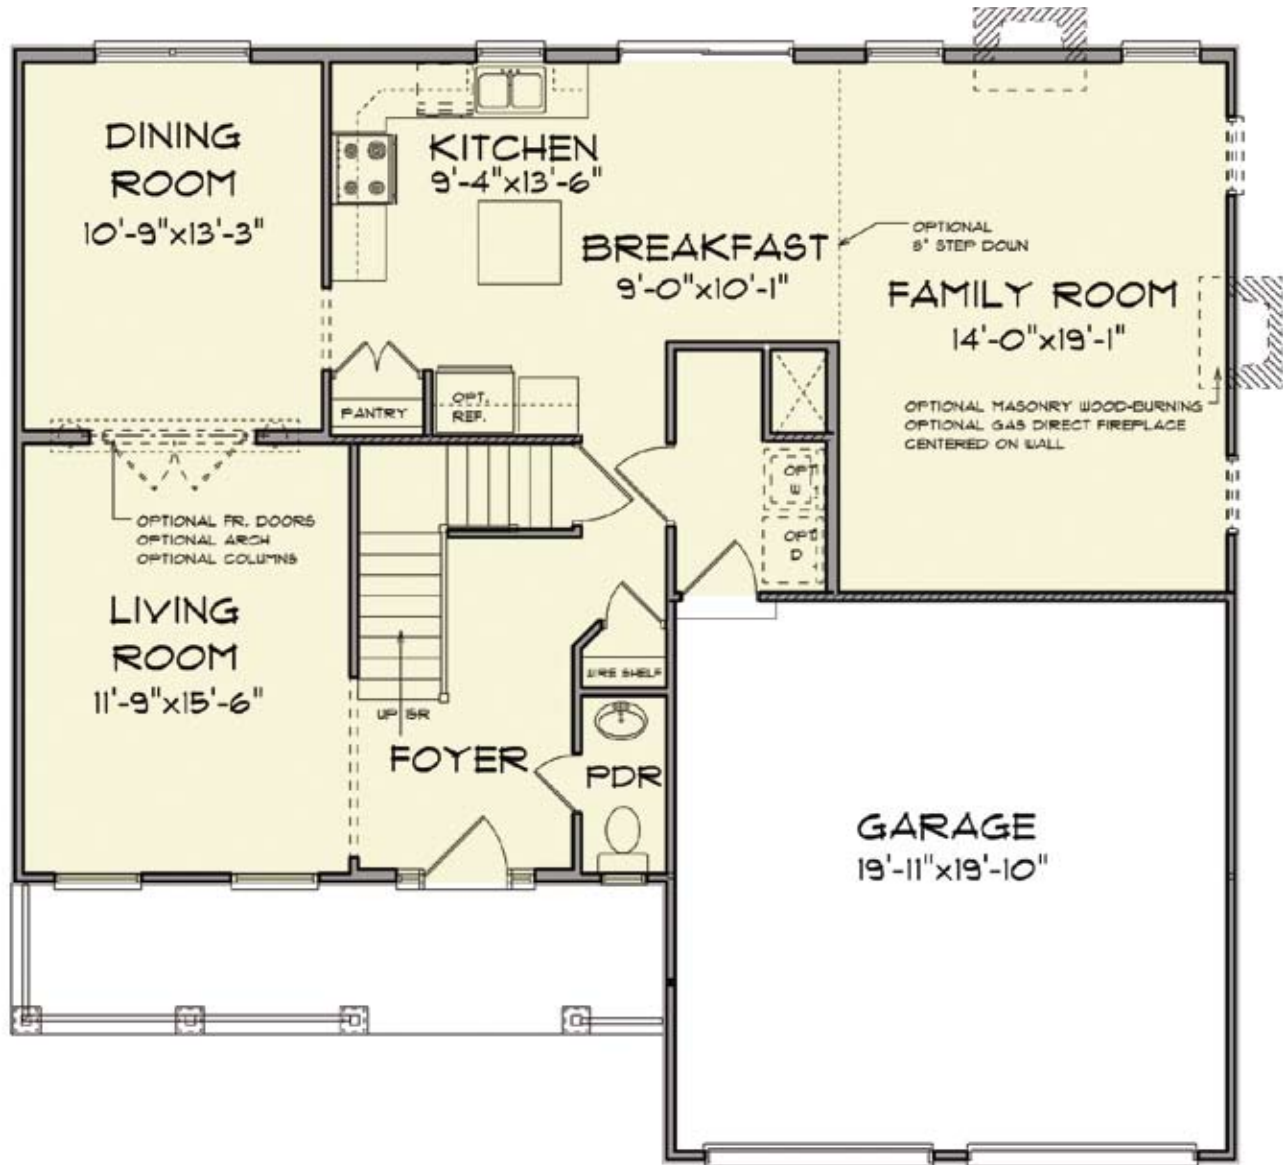

CASTLE ROCK

BUILDERS

“Over 75 Years of New Home Experience”

ELEVATION ONE

CLARION

2116 sq ft

MD 410.864.0177 PA 717.395.9626 Toll Free 1.888.864.4CRB WWW.CASTLEROCKBUILDERS.COM
Renderings are artistic conceptions and may vary in detail from plans and specifications. All dimensions shown above are approximate. ©2009 Castle Rock Builders

CLARION

CASTLE ROCK

BUILDERS

"Over 75 Years of New Home Experience"

FIRST FLOOR

927 sq ft

MD 410.864.0177 PA 717.395.9626 Toll Free 1.888.864.4CRB WWW.CASTLEROCKBUILDERS.COM

Renderings are artistic conceptions and may vary in detail from plans and specifications. All dimensions shown above are approximate. ©2009 Castle Rock Builders