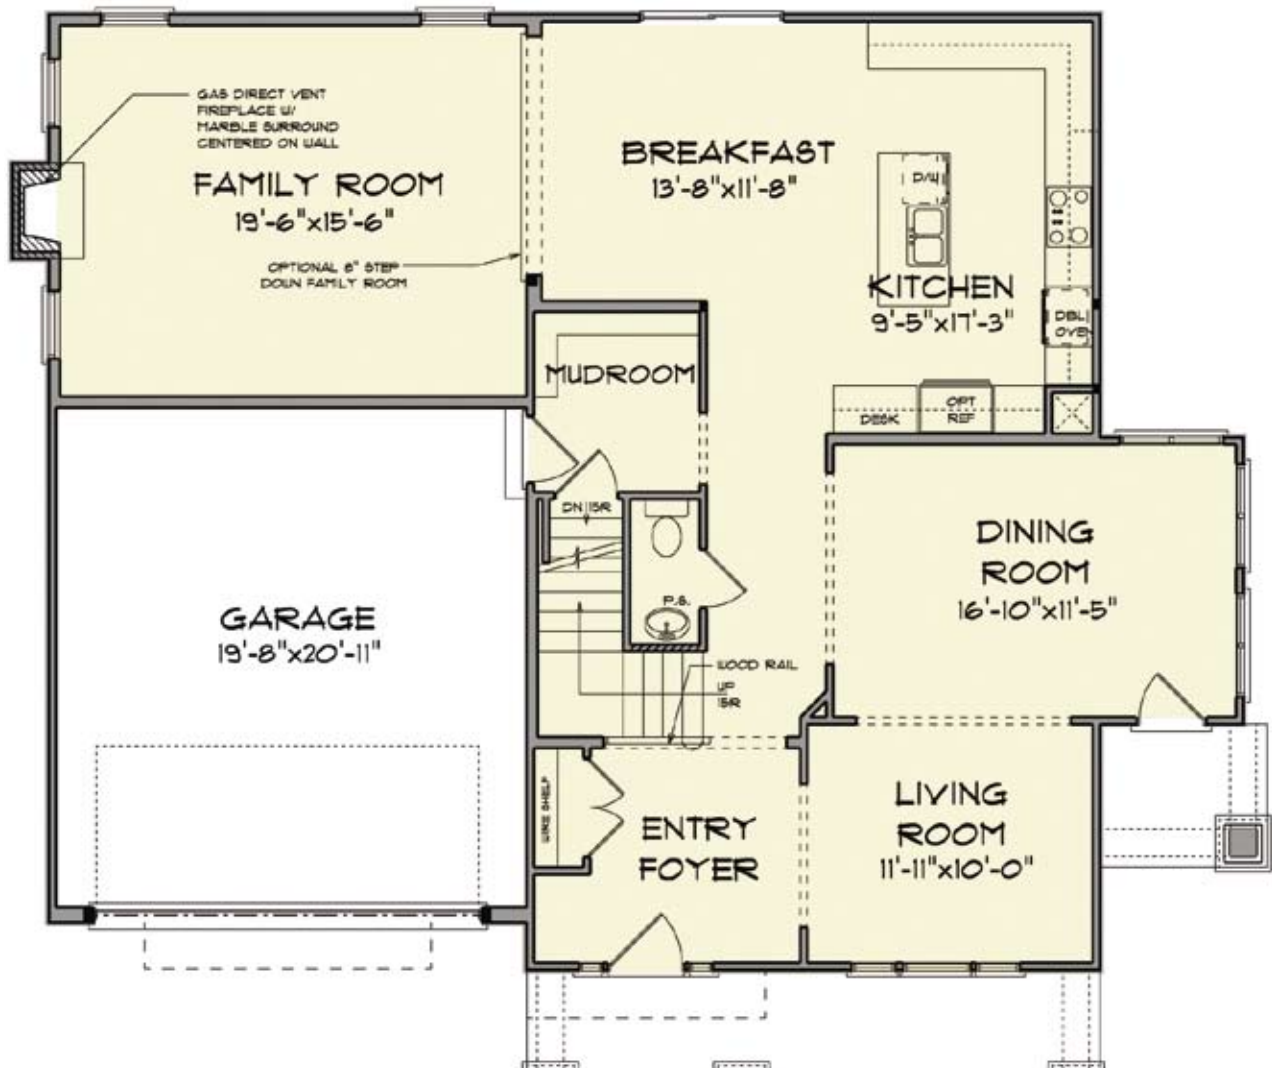

WARWICK

CASTLE ROCK BUILDERS

"Over 75 Years of New Home Experience"

FIRST FLOOR

1361 sq ft

MD 410.864.0177 PA 717.395.9626 Toll Free 1.888.864.4CRB WWW.CASTLEROCKBUILDERS.COM
Renderings are artistic conceptions and may vary in detail from plans and specifications. All dimensions shown above are approximate. ©2009 Castle Rock Builders