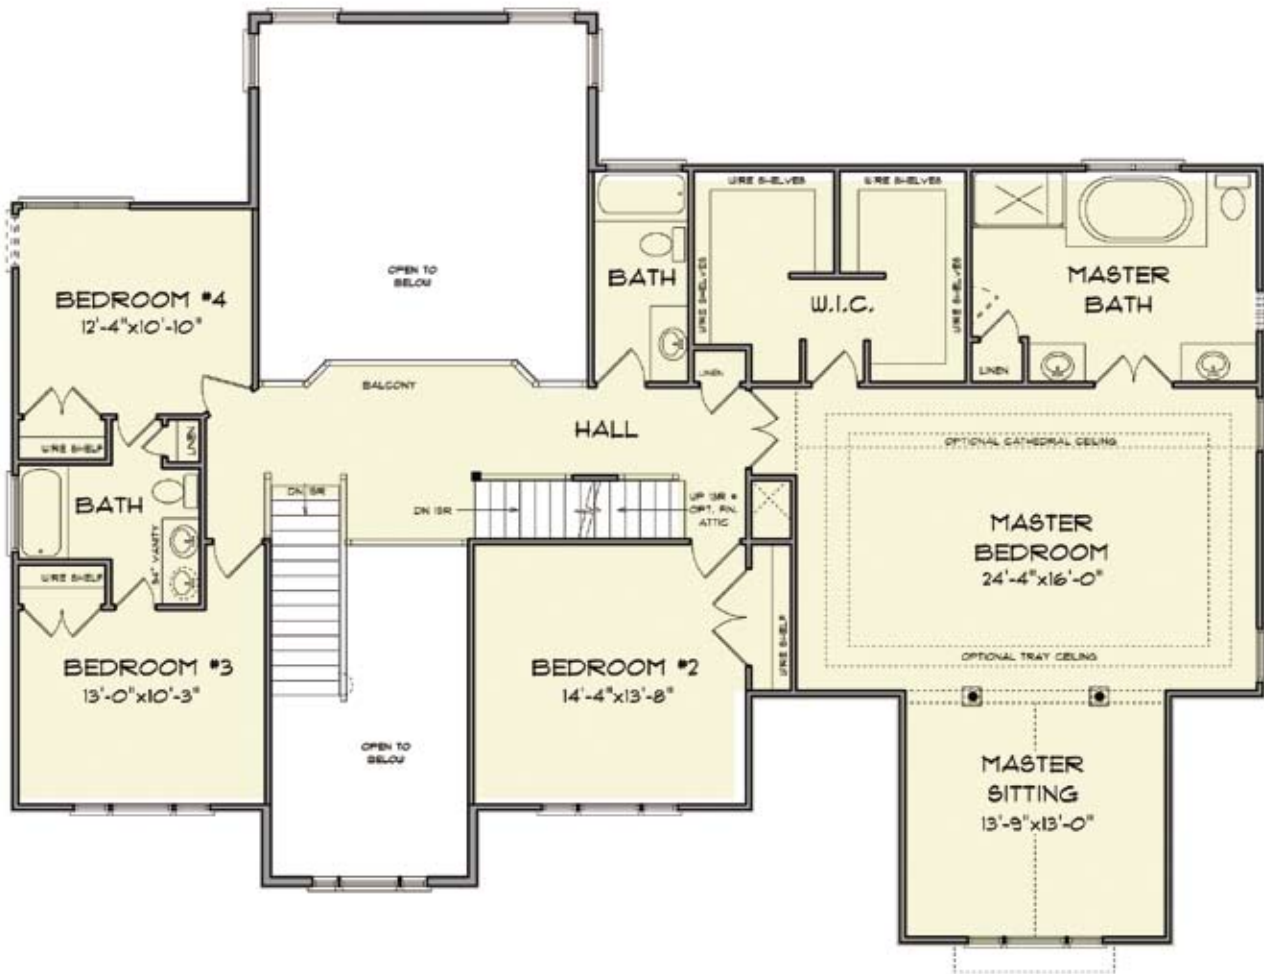

ELEVATION
FIVE

CARLISLE

CASTLE ROCK BUILDERS

"Over 75 Years of New Home Experience"

FIRST FLOOR

1999 sq ft

CARLISLE

CASTLE ROCK BUILDERS

"Over 75 Years of New Home Experience"

SECOND FLOOR

1870 sq ft

CARLISLE

CASTLE ROCK BUILDERS

"Over 75 Years of New Home Experience"

BASEMENT

MHBR# 6259