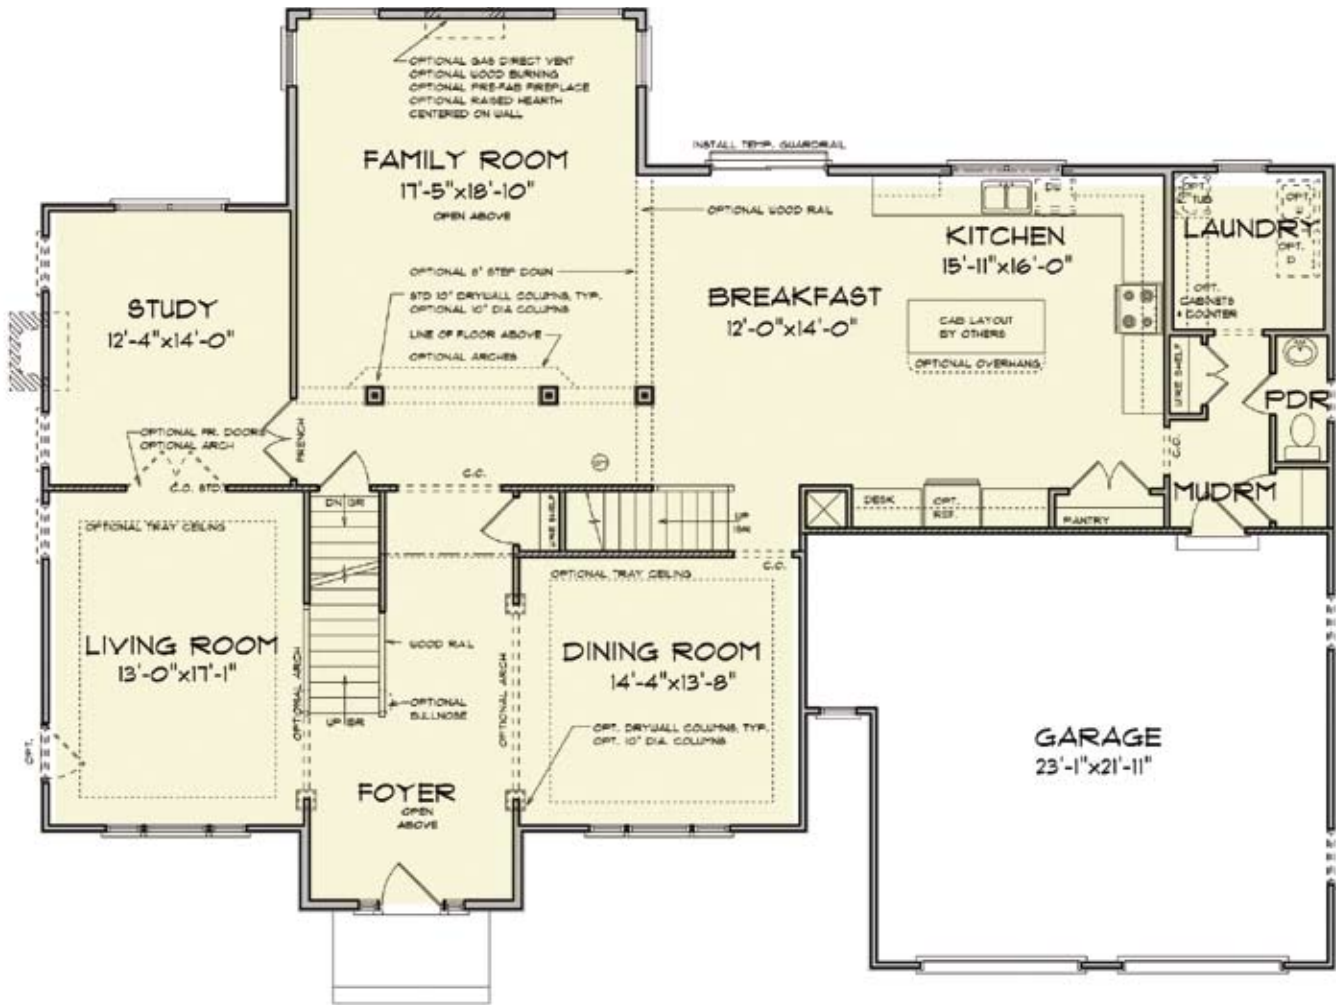

CASTLE ROCK BUILDERS

"Over 75 Years of New Home Experience"

ELEVATION
TWO

ELEVATION
THREE

ELEVATION
FOUR

CASTLE ROCK BUILDERS

"Over 75 Years of New Home Experience"

ELEVATION
FOUR

ELEVATION
FIVE

CARLISLE

CASTLE ROCK BUILDERS

"Over 75 Years of New Home Experience"

FIRST FLOOR

1999 sq ft

CARLISLE

CASTLE ROCK BUILDERS

"Over 75 Years of New Home Experience"

SECOND FLOOR

1870 sq ft

CARLISLE

CASTLE ROCK BUILDERS

"Over 75 Years of New Home Experience"

BASEMENT

MHBR# 6259