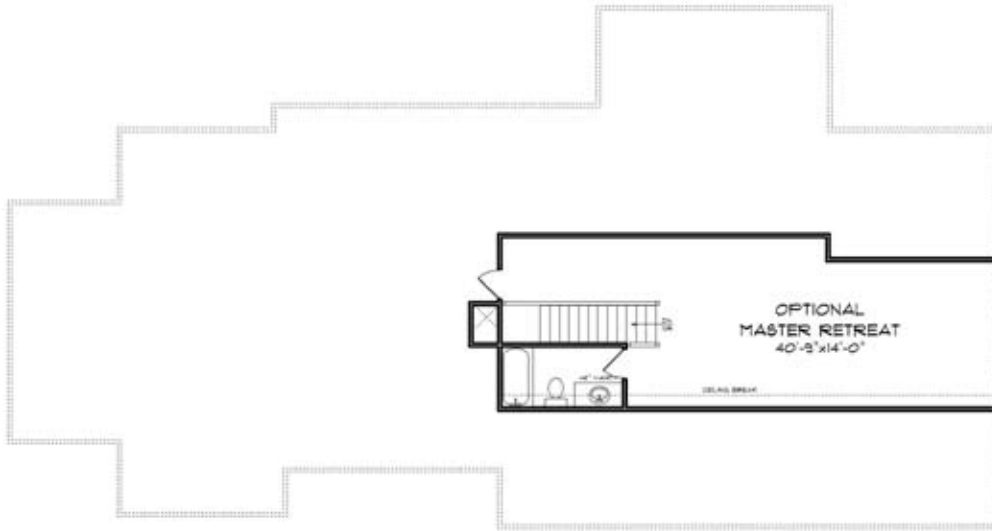

FIRST FLOOR

2100 sq ft

ASHFORD

CASTLE ROCK BUILDERS

"Over 75 Years of New Home Experience"

SECOND FLOOR

2175 sq ft

OPTIONAL MASTER BEDROOM

884 sq ft

OPTIONAL FINISHED BASEMENT

1,975 sq ft

MHBR# 6259