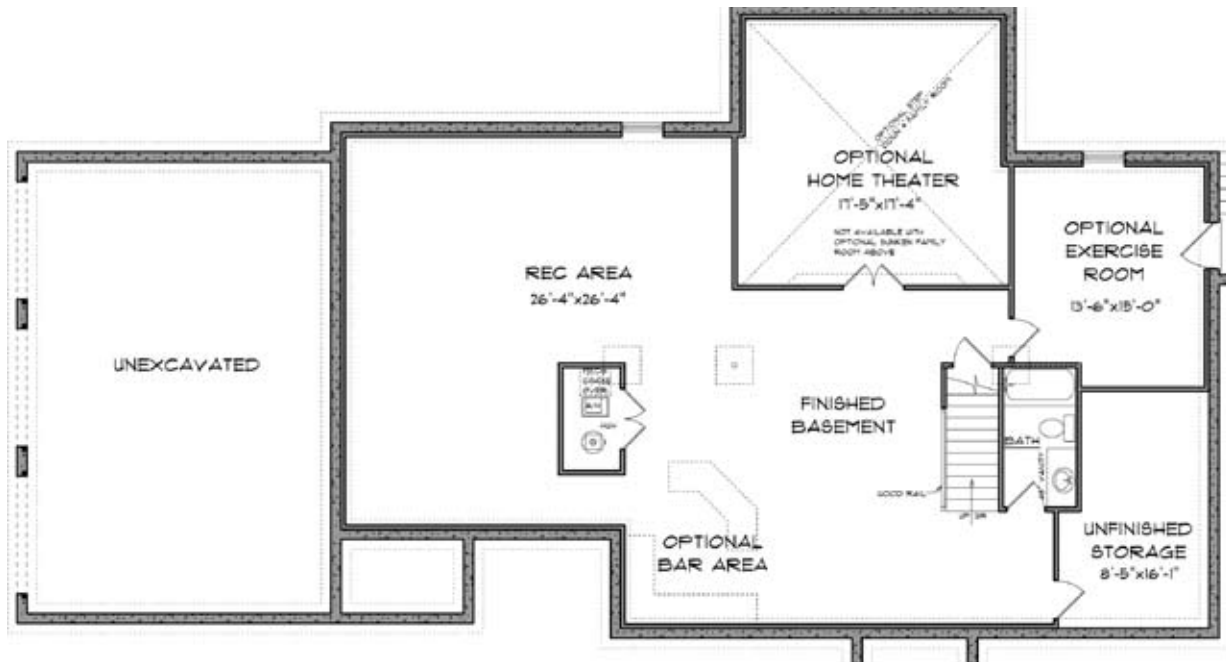

FIRST FLOOR

2100 sq ft

ASHFORD

CASTLE ROCK BUILDERS

"Over 75 Years of New Home Experience"

SECOND FLOOR

2175 sq ft

OPTIONAL MASTER BEDROOM

884 sq ft

OPTIONAL FINISHED BASEMENT

1,975 sq ft

MHBR# 6259