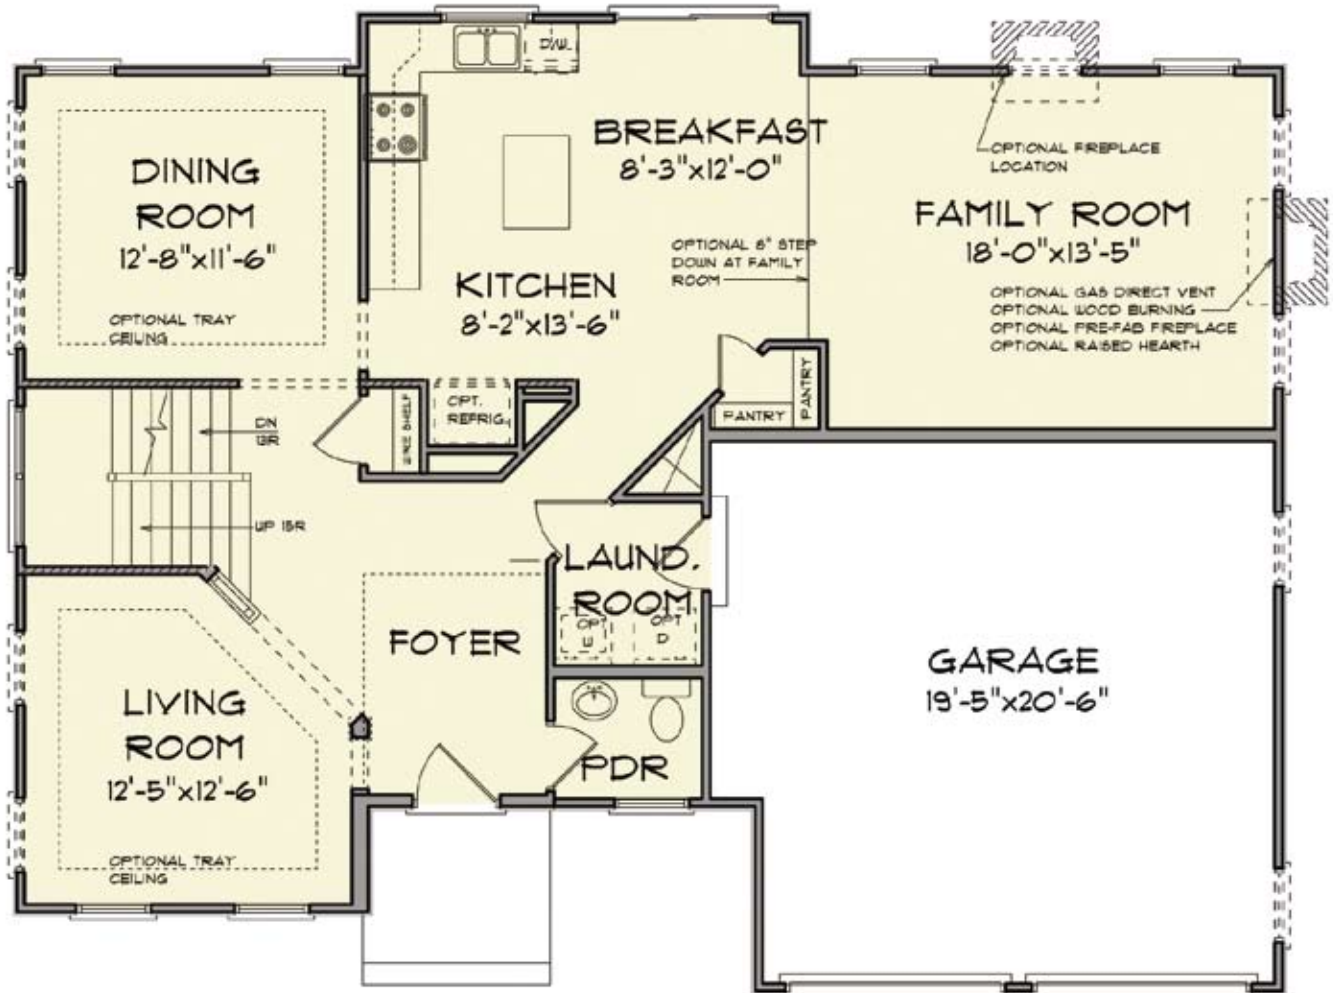

# CASTLE ROCK BUILDERS

*"Over 75 Years of New Home Experience"*

ELEVATION  
TWO

ELEVATION  
THREE

ELEVATION  
FOUR

**ADDISON**  
2175 sq ft

## FIRST FLOOR

1131 sq ft

**ADDISON**  
2175 sq ft

## SECOND FLOOR

1044 sq ft

**ADDISON**  
2175 sq ft

## OPTIONAL LUXURY MASTER BEDROOM SUITE